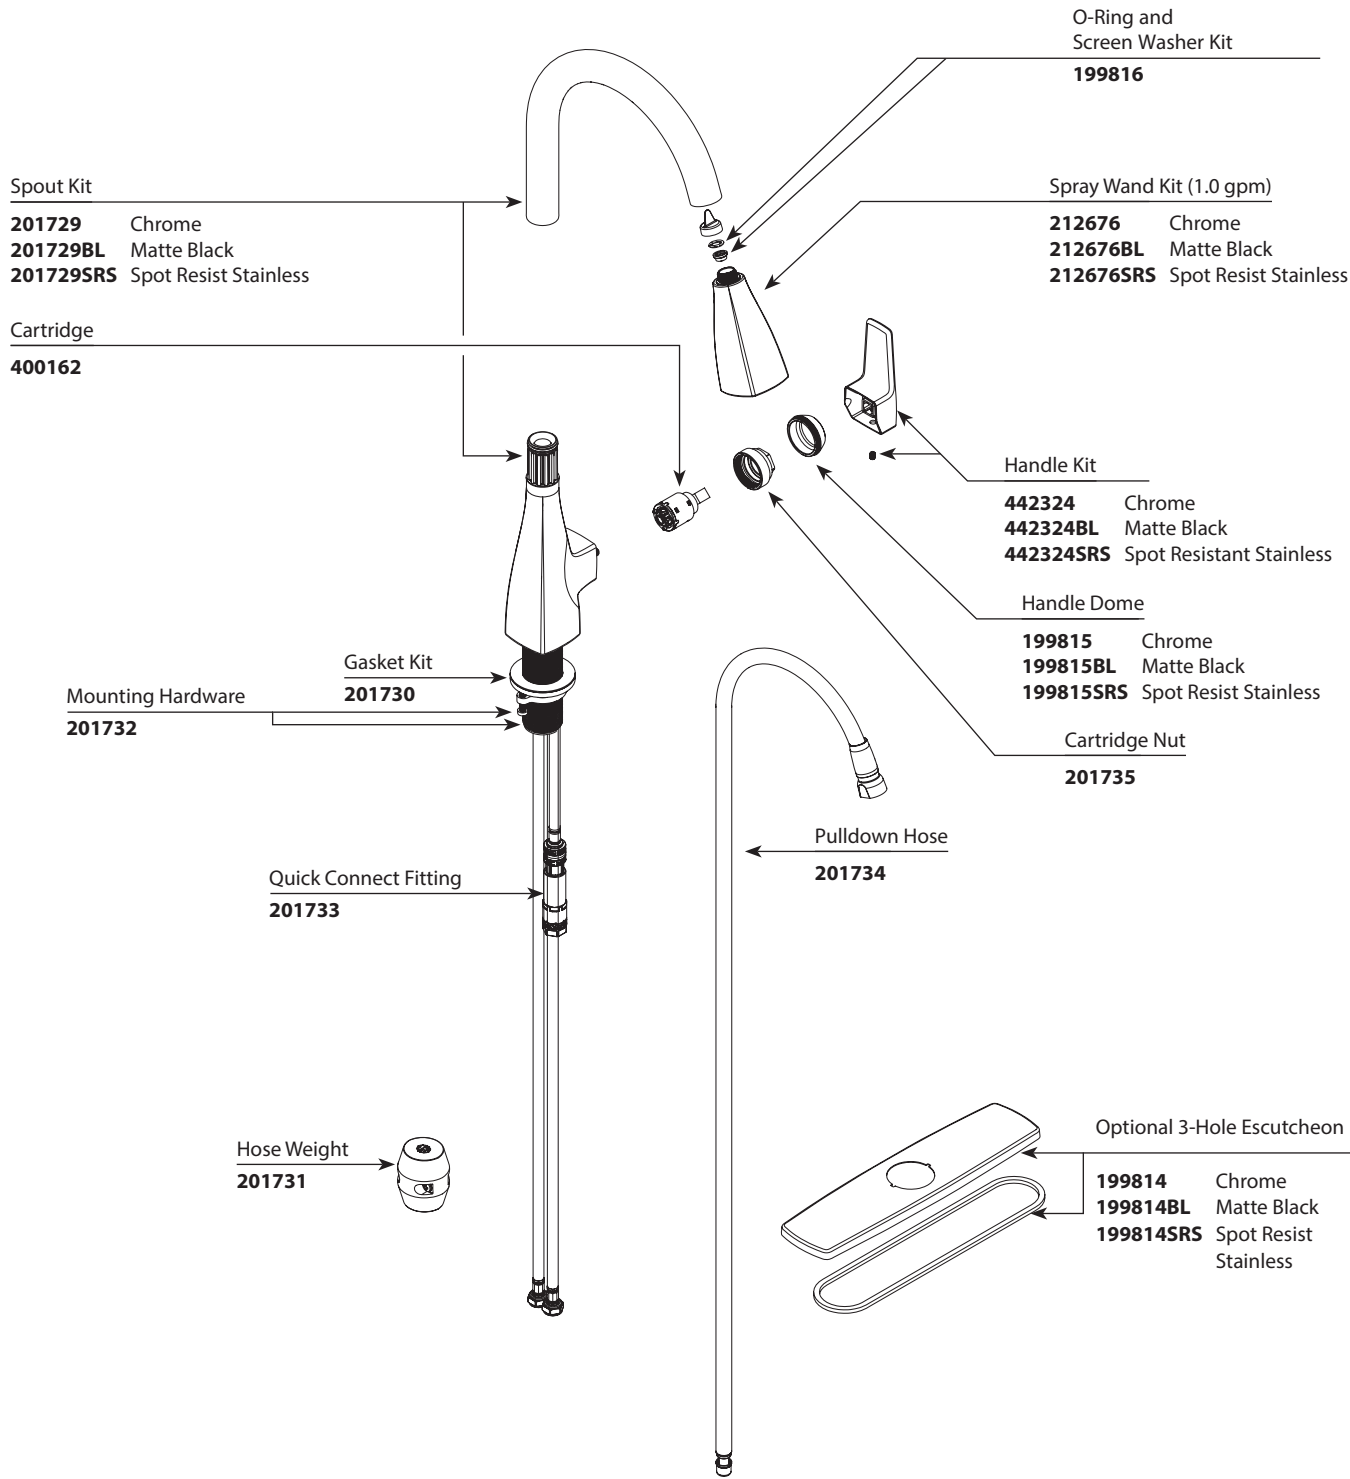

CFG

SLATE™		
One-Handle Pulldown Kitchen		
MODEL	HANDLE	FINISH
76160	Lever	Chrome
76160BL	Lever	Matte Black
76160SRS	Lever	Spot Resist Stainless

©2014 CFG. EXPLORER. 3/10/14 (4/14)
 10/14/14