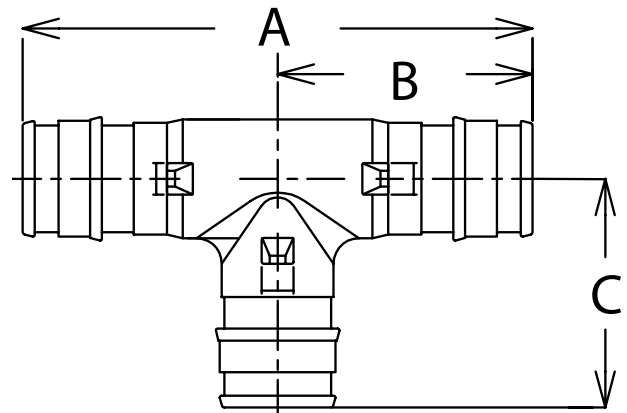

**Certifications/Listings/Approvals**

- ASTM F1960-2018a
- ASTM F877-2020
- NSF/ANSI/CAN 61-2022
- NSF/ANSI 14-2016a
- NSF/ANSI/CAN 372-2022
- CSA B137.5-2020

	ID	OD
F1960 Specified Dimensions	in (mm)	in (mm)
1/2" End Connection	.40(10.20)	.61(15.59)
3/4" End Connection	.61(15.60)	.87(22.10)
1" End Connection	.82(20.80)	1.11(28.10)
1-1/4" End Connection	.97(24.64)	1.36(35.54)
1-1/2" End Connection	1.08(27.43)	1.49(37.85)
2" End Connection	1.48(37.59)	2.08(52.82)