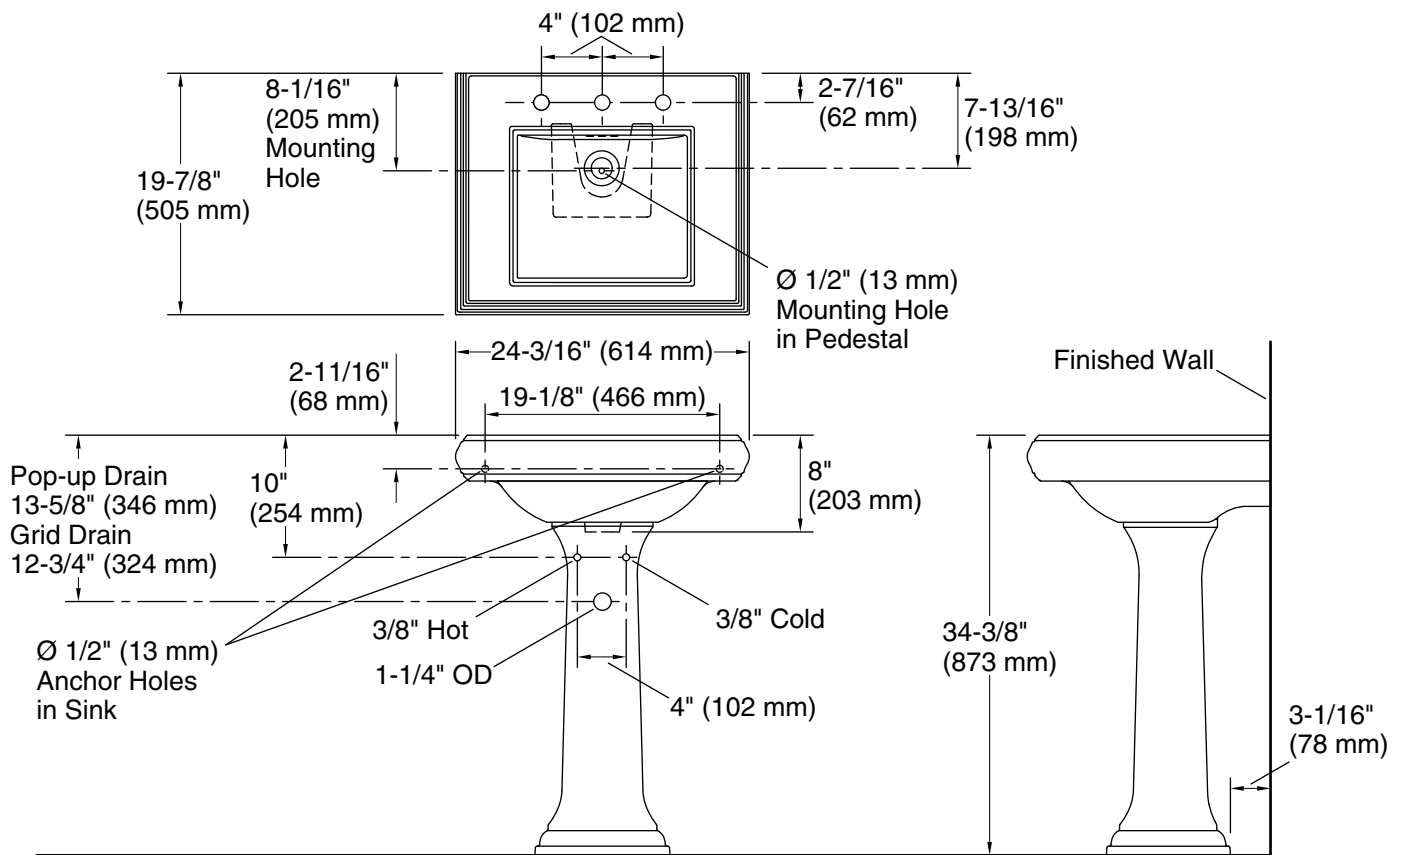

Technical Information

All product dimensions are nominal.

Bowl configuration:	Single
Installation:	Pedestal
Center(s):	8
Bowl area (Only):	Length: 15" (381 mm) Width: 13" (330 mm) Water depth: 4-1/2" (114 mm)
Number of deck holes:	3
Faucet hole spacing:	8" (203 mm)
Faucet hole(s):	1-3/8" (35 mm)
Drain hole:	1-3/4" (44 mm)

Notes

Install this product according to the installation instructions.