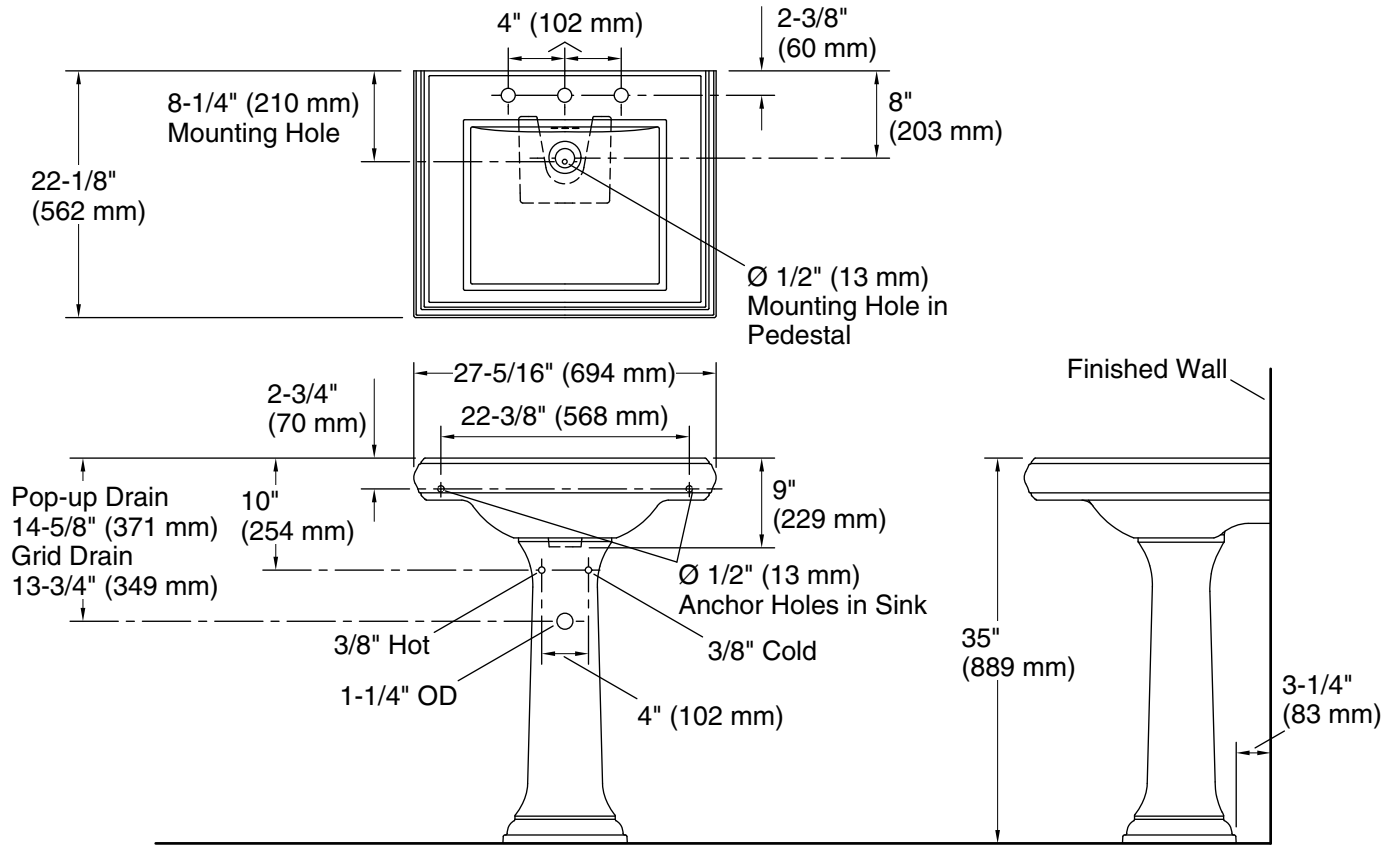

### Features

- 8" (203 mm) widespread faucet holes.
- Refined rectangular basin.
- Overflow drain.
- Combination consists of the K-2259-8 basin and the K-2267 pedestal.
- Coordinates with other products in the Memoirs collection.

### Technical Information

All product dimensions are nominal.

Bowl configuration:	Single
Installation:	Pedestal
Center(s):	8
Bowl area (Only):	Length: 18" (457 mm) Width: 15" (381 mm) Water depth: 5-1/4" (133 mm)
Number of deck holes:	3
Faucet hole spacing:	8" (203 mm)
Faucet hole(s):	1-1/4" (32 mm)
Drain hole:	1-3/4" (44 mm)