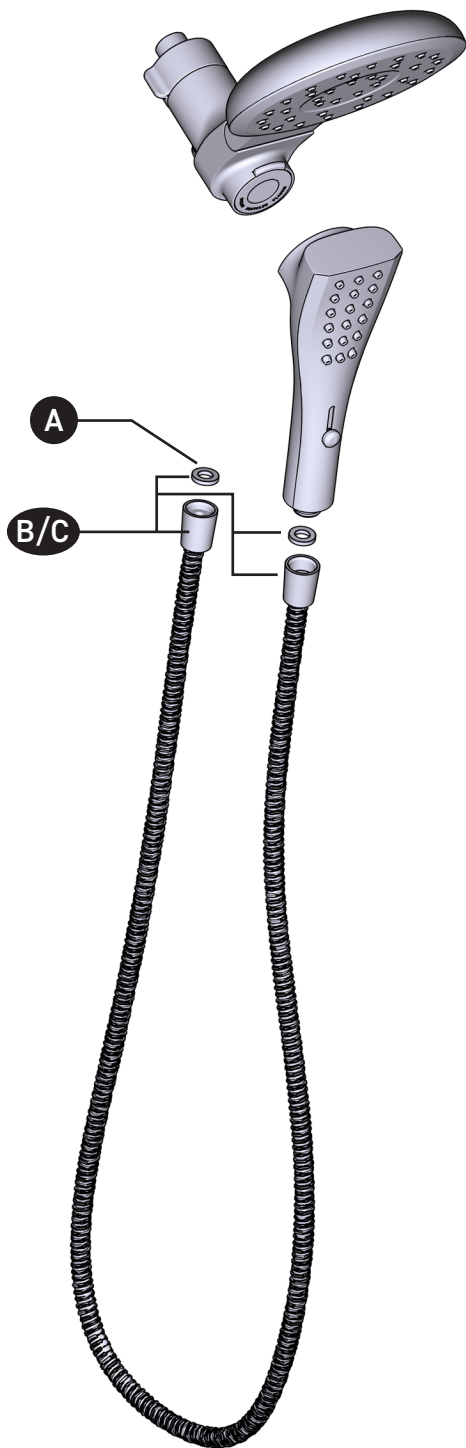

MOEN®

ORDER BY PART NUMBER

Illustrated Parts

Moën®

Magnetix™ Rainshower Combo

MODEL	TYPE	FINISH
220C2	Combo, 1.75 gpm	Chrome
220C2SRN	Combo, 1.75 gpm	Brushed Nickel
220C2EP	Combo, 1.75 gpm	Chrome
220C3	Combo, 2.5 gpm	Chrome
220C3BN	Combo, 2.5 gpm	Brushed Nickel
220C3BL	Combo, 2.5 gpm	Matte Black
220C3ORB	Combo, 2.5 gpm	Oil Rubbed Bronze
220C3EP	Combo, 2.5 gpm	Chrome
220C3EPBN	Combo, 2.5 gpm	Brushed Nickel
220C3EPBL	Combo, 2.5 gpm	Matte Black
220C3EPORB	Combo, 2.5 gpm	Oil Rubbed Bronze

ID	Kit Description	Kit Number	Finish
A	Screen Washer	101199	N/A
B	72" Hose Kit (for 220C3 series)	210007	Chrome
		210007BG	Brushed Gold
		210007BN	Brushed Nickel
		210007BL	Matte Black
		210007ORB	Oil Rubbed Bronze
		210007SRN	Spot Resist Brushed Nickel
C	60" Hose Kit (for 220C2 series)	155748	Chrome
		155748 BG	Brushed Gold
		155748 BN	Brushed Nickel
		155748 BL	Matte Black
		155748 ORB	Oil Rubbed Bronze
		155748 SRN	Spot Resist Brushed Nickel