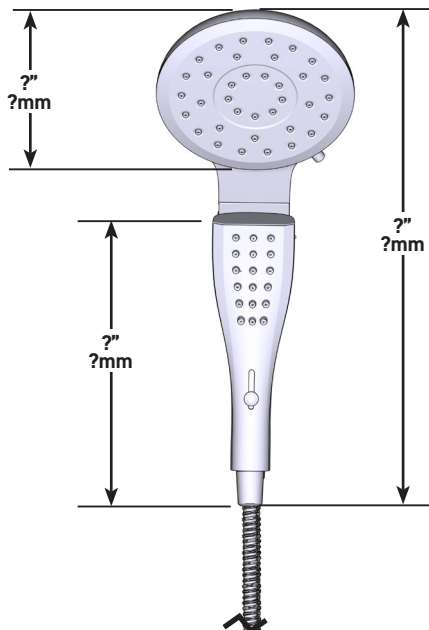

## DESCRIPTION

- Various finishes identified by suffix
- Designed using ocean recycled plastic
- Magnetix™ technology features an innovative magnetic docking system
- Includes rainshower, handshower, hose and magnetic docking system
- 60" double interlock spiral metal hose (for 220C2 series)
- 72" double interlock spiral metal hose (for 220C3 series)
- 1/2" IPS connection

## OPERATION

- Infiniti™ dial allows users to precisely adjust to their preferred balance of force and coverage
- 3-way diverter provides ability to flow each shower head separately or combined for more coverage
- Pause/trickle function allows to momentarily pause the handshower flow
- Pivoting rainshower allows user to tilt rainshower 40 degrees forward and backwards

**Verso™**

Rainshower/Handshower Combination with Infiniti™ dial and Magnetix™ Docking

**MODELS:** 220C2 series  
220C3 series

**CRITICAL DIMENSIONS** DO NOT SCALE