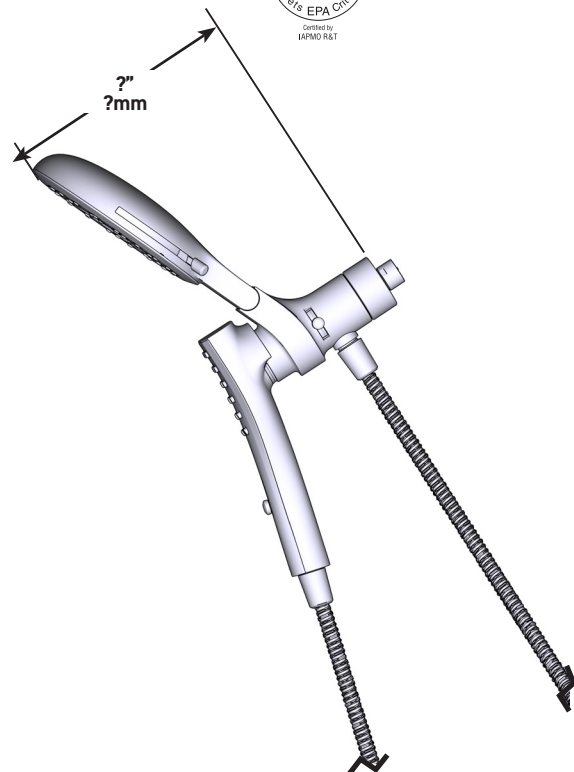

## DESCRIPTION

- Various finishes identified by suffix
- Designed using ocean recycled plastic
- Magnetix™ technology features an innovative magnetic docking system
- Includes rainshower, handshower, hose and magnetic docking system
- 60" double interlock spiral metal hose (for 220C2 series)
- 72" double interlock spiral metal hose (for 220C3 series)
- 1/2" IPS connection

## OPERATION

- Infiniti™ dial allows users to precisely adjust to their preferred balance of force and coverage
- 3-way diverter provides ability to flow each shower head separately or combined for more coverage
- Pause/trickle function allows to momentarily pause the handshower flow
- Pivoting rainshower allows user to tilt rainshower 40 degrees forward and backwards

**Verso™**

Rainshower/Handshower Combination with Infiniti™ dial and Magnetix™ Docking

**MODELS:** 220C2 series  
220C3 series

**CRITICAL DIMENSIONS** DO NOT SCALE