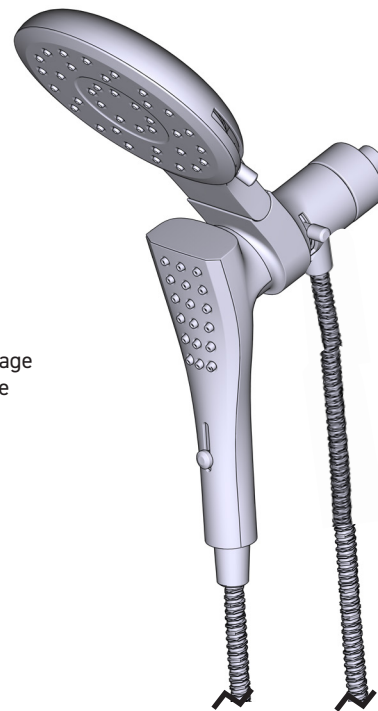

OPERATION

- Infiniti™ dial allows users to precisely adjust to their preferred balance of force and coverage
- 3-way diverter provides ability to flow each shower head separately or combined for more coverage
- Pause/trickle function allows to momentarily pause the handshower flow
- Pivoting rainshower allows user to tilt rainshower 40 degrees forward and backwards

FLOW

1. Designed to delivery 2.5 gpm (9.5 L/min) MAX at 80 psi
     - (for models manugactured after 3/1/18)
   - Designed to deliver 1.75 gpm (7.6 L/min) MAX at 80 psi
     - (for models manufactured before 3/1/18)
2. EP suffix models are limited to 1.75gpm (6.6 L/min) MAX at 80 psi

STANDARDS

- Third party certified to ASME A112.18.1/CSA B-125.1, ASSE 1014 and all applicable specifications referenced therein

WARRANTY

- Lifetime limited warranty against leaks, drips and finish defects to the original homeowner
- 5 year limited warranty when used in a commercial installation
- 10 year limited warranty when used in a multifamily installation
- Visit www.moen.com/support for complete details and limitations

Verso™

Rainshower/Handshower Combination with Infiniti™ dial and Magnetix™ Docking

MODELS: 220C2 series
220C3 series