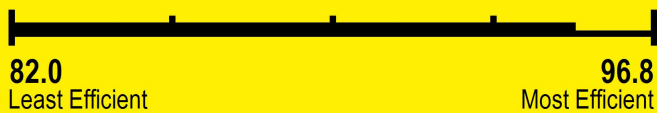

U.S. Government

Federal law prohibits removal of this label before consumer purchase.

ENERGYGUIDE

Boiler
Water
Natural Gas, Propane Gas

WEIL-MCLAIN
Model ECO TEC 110

Efficiency Rating (AFUE)*

95.0

Range of Similar Models
* Annual Fuel Utilization Efficiency