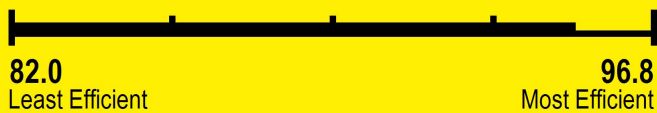

U.S. Government

Federal law prohibits removal of this label before consumer purchase.

ENERGYGUIDE

Boiler
Water
Natural Gas, Propane Gas

WEIL-MCLAIN
Model ECO TEC 150

Efficiency Rating (AFUE)*

95.0

Range of Similar Models
* Annual Fuel Utilization Efficiency