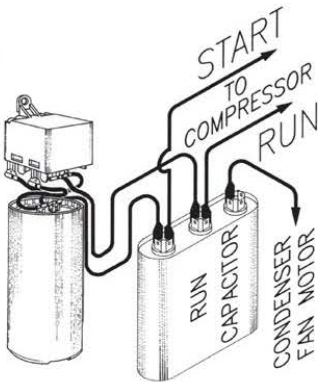

INSTALLATION INSTRUCTIONS FOR HARD START DEVICES

Part No. TO-5

DUAL CAPACITOR

CSIR COMPRESSOR

STANDARD CONNECTION

Part No. KS1

DUAL CAPACITOR

CSIR COMPRESSOR