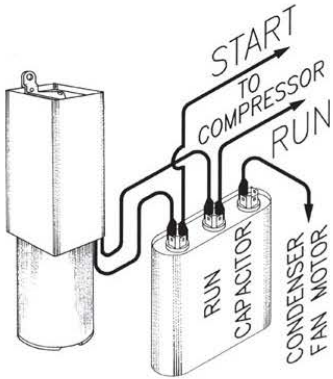

INSTALLATION INSTRUCTIONS FOR HARD START DEVICES

Part No. TO-5

DUAL CAPACITOR

CSIR COMPRESSOR

STANDARD CONNECTION

Part No. KS1

DUAL CAPACITOR

CSIR COMPRESSOR