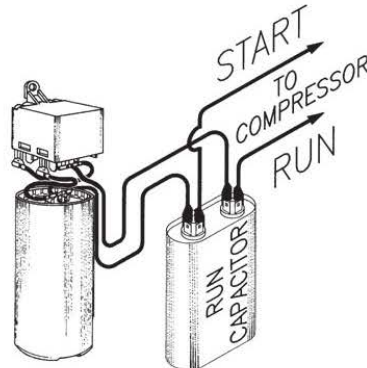

INSTALLATION INSTRUCTIONS FOR HARD START DEVICES

Part No. TO-5

DUAL CAPACITOR

CSIR COMPRESSOR

STANDARD CONNECTION

Part No. KS1

DUAL CAPACITOR

CSIR COMPRESSOR