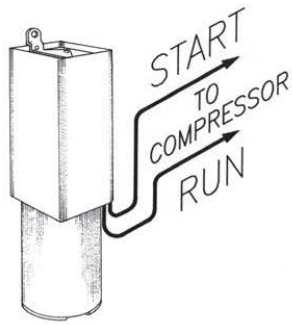

INSTALLATION INSTRUCTIONS FOR HARD START DEVICES

Part No. TO-5

DUAL CAPACITOR

CSIR COMPRESSOR

STANDARD CONNECTION

Part No. KS1

DUAL CAPACITOR

CSIR COMPRESSOR