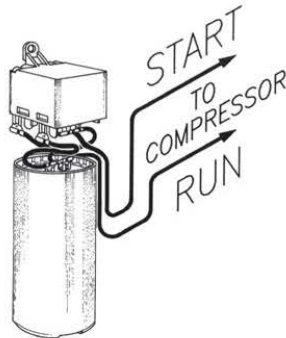

INSTALLATION INSTRUCTIONS FOR HARD START DEVICES

Part No. TO-5

DUAL CAPACITOR

CSIR COMPRESSOR

STANDARD CONNECTION

Part No. KS1

DUAL CAPACITOR

CSIR COMPRESSOR