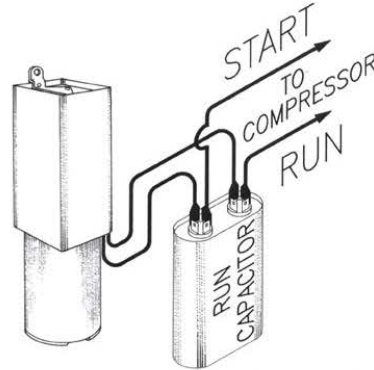

INSTALLATION INSTRUCTIONS FOR HARD START DEVICES

Part No. TO-5

DUAL CAPACITOR

CSIR COMPRESSOR

STANDARD CONNECTION

Part No. KS1

DUAL CAPACITOR

CSIR COMPRESSOR