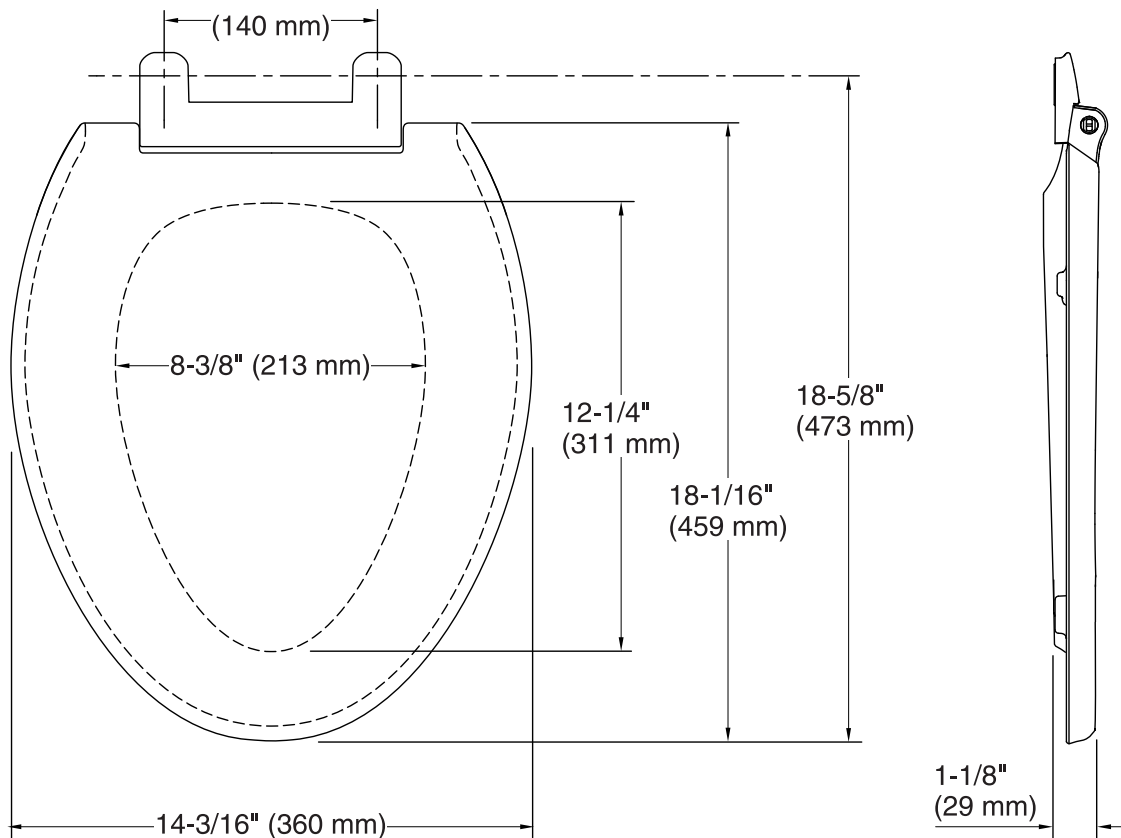

Cachet® Quiet-Close™

Elongated Toilet Seat

K-4636

Features

- Quiet-Close™ elongated seat allows seat to close quietly.
- Grip-Tight bumpers hold seat firmly in place.
- Quick-Release™ hinges allow seat to be unlatched from toilet for easy removal and convenient cleaning; no tools required.
- Quick-Attach® hardware for fast and secure installation.
- Color-matched plastic hinges.
- For non-residential application recommend using K-7671 or K-20110.

Technical Information

All product dimensions are nominal.

Seat shape type: Elongated

Seat front type: Closed-front

Seat-mounting holes: 5-1/2" (140 mm)

Notes

Install this product according to the installation guide.