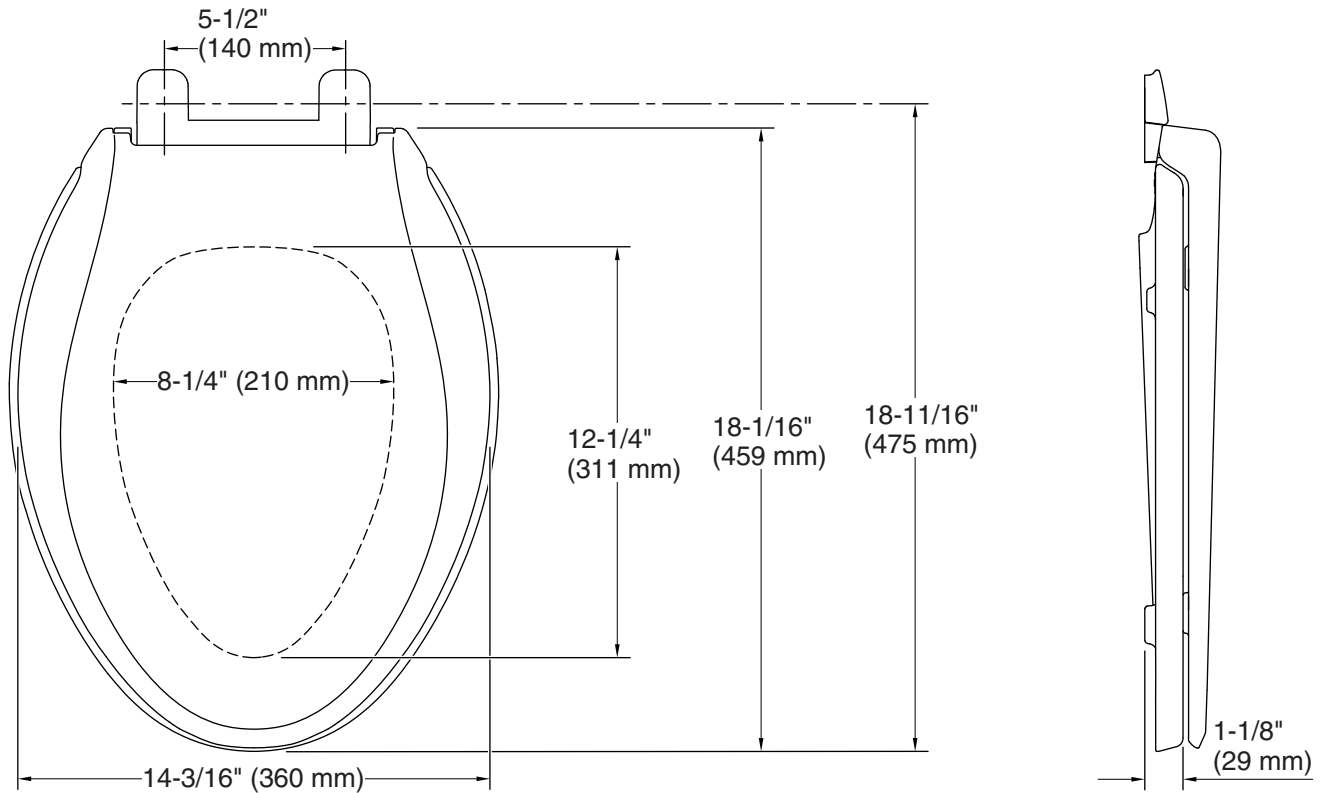

Color	Code	Description
	0	White
	96	Biscuit
	47	Almond
	NY	Dune
	95	Ice™ Grey
	G9	Sandbar
	K4	Cashmere
	58	Thunder™ Grey
	7	Black Black™

Technical Information

All product dimensions are nominal.

Seat shape type: Elongated
Seat front type: Closed-front
Seat-mounting holes: 5-1/2" (140 mm)