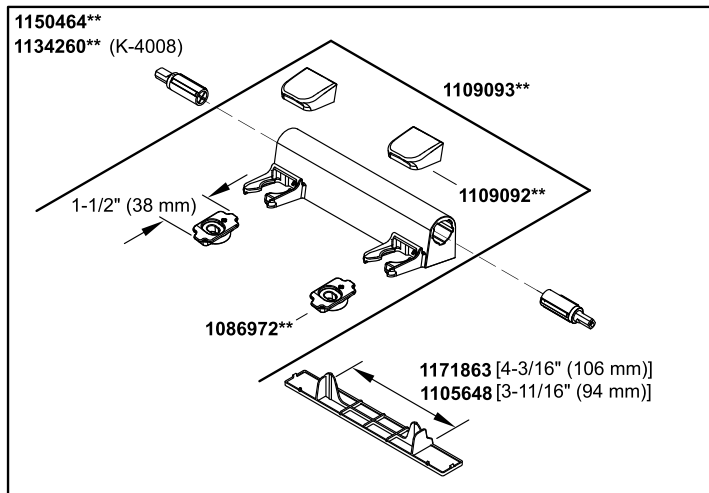

Cachet® Quiet-Close™

elongated toilet seat
K-4636-0

Older Styles

Obsolete
Use 1150464** above

1199854-8-E

Obsolete
Use 1150464** above

1133069
(Use for seat adjustment)

© 2015 Kohler Co.