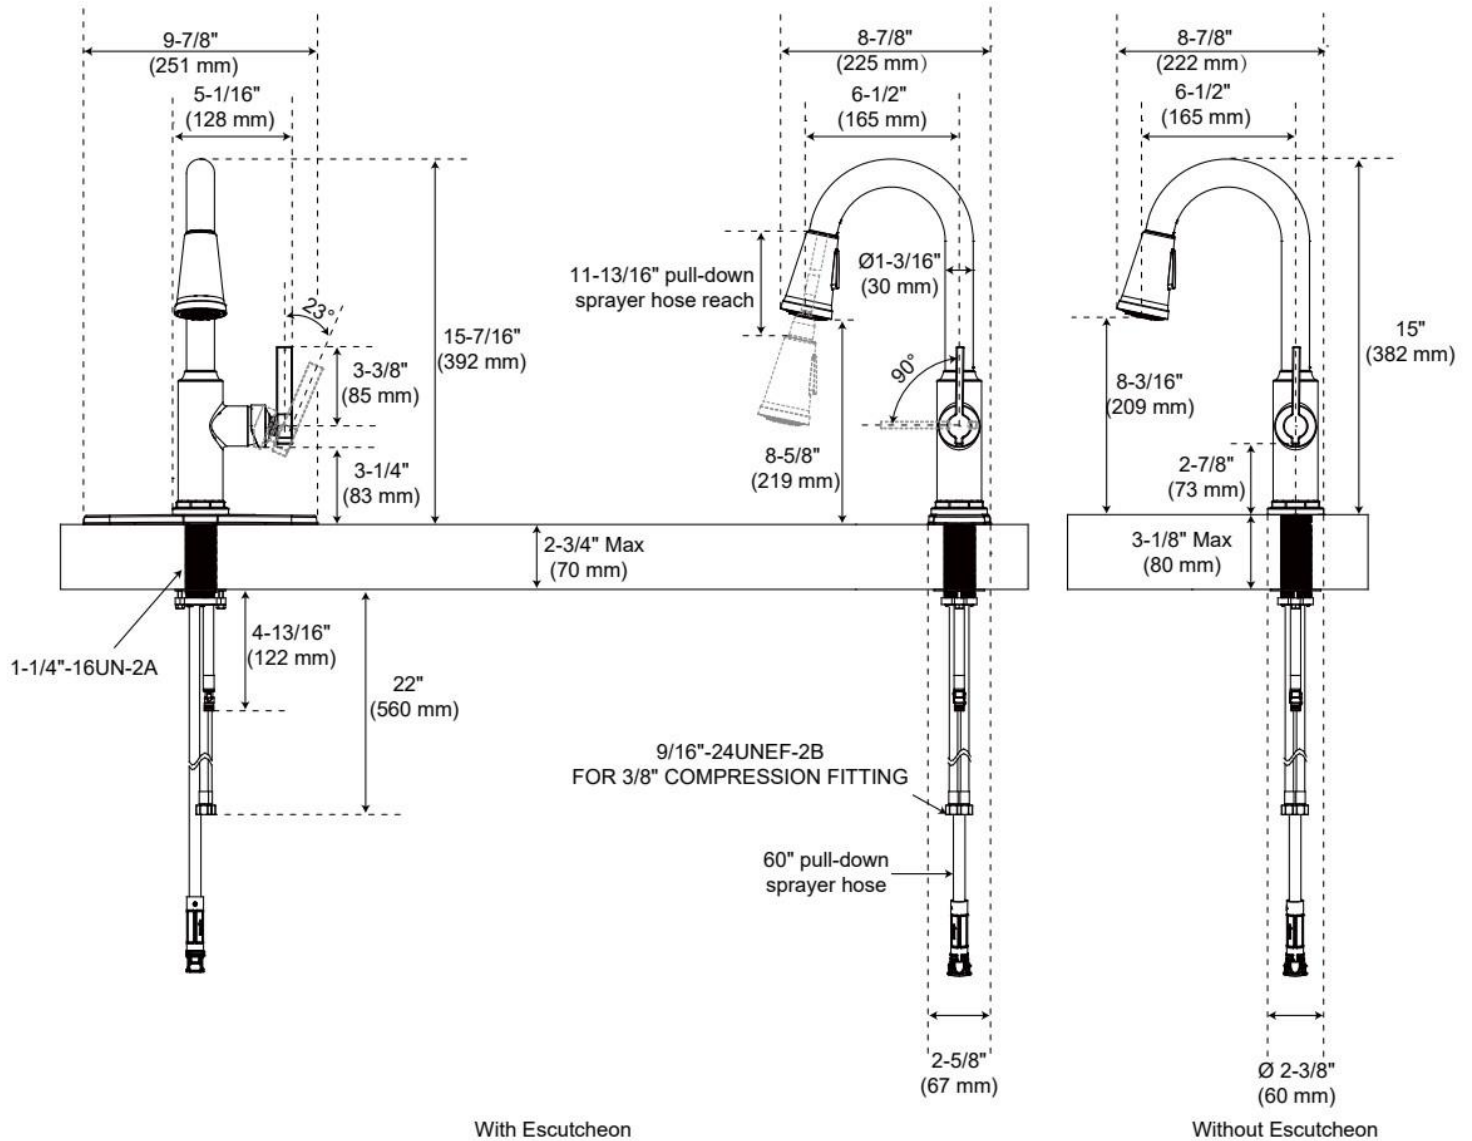

# GREYFIELD SINGLE-HOLE PULL-DOWN BAR FAUCET

SKU: 953746

Code: SHXCGF137

## FEATURES

Material: Metal

Flow Rate: 1.8 gpm (6.8 L/min) @ 60 psi

Connection Type: Compression

Cartridge Type: Ceramic Disc

Optional Accessory: Optional deck plate: OBPF180699\*

ASME A112.18.1/CSA B125.1, NSF/ANSI 372, NSF/ANSI 61, NSF/ANSI/CAN 61, NSF/ANSI/CAN 61-9:Q<sub>1</sub>, ICC/ANSI A117.1, CEC Listed, Massachusetts Accepted, LISTED ID: SHXCGF137\*

## ADDITIONAL FEATURES

- Made with a ceramic disc cartridge for lasting durability.
- Includes a 60" pull-down sprayer hose that has a reach of 11-13/16" once installed.
- 2 function sprayhead: stream and full spray.

# GREYFIELD SINGLE-HOLE PULL-DOWN BAR FAUCET

SKU: 953746  
Code: SHXCGF137

REVISED 9/2/2025