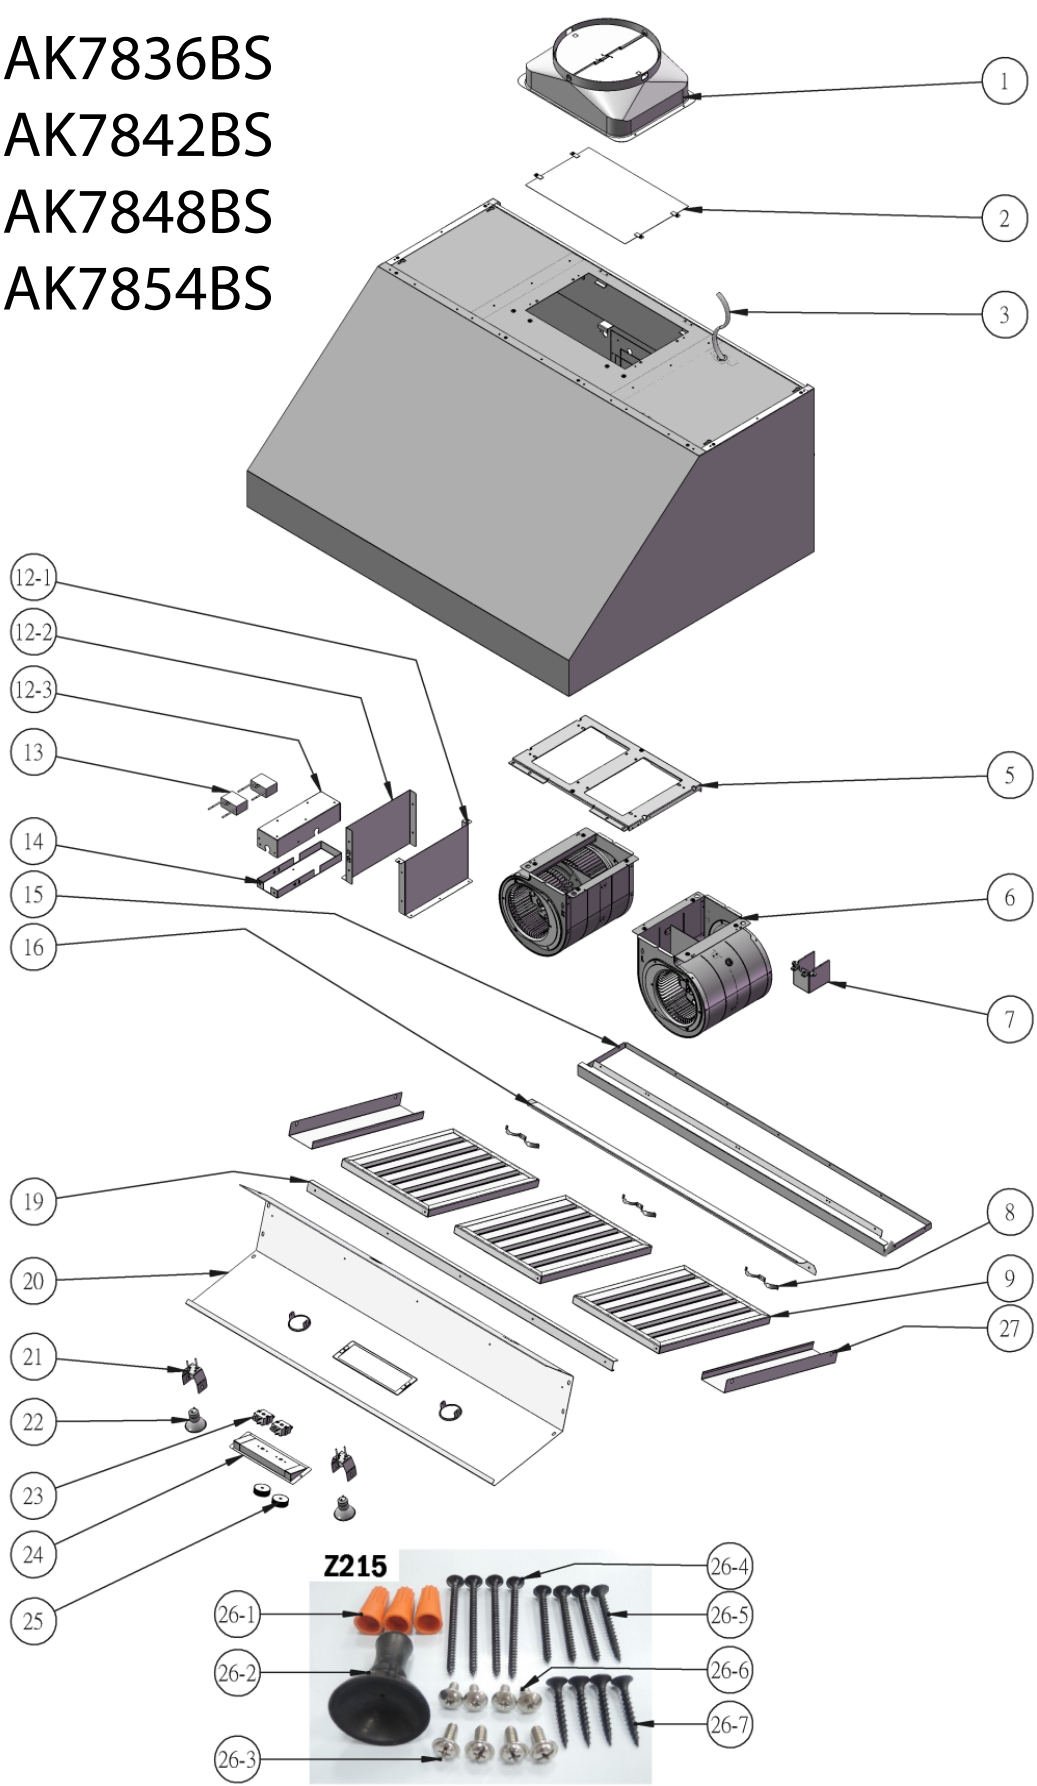

AK7836BS
 AK7842BS
 AK7848BS
 AK7854BS

AK7836BS, AK7842BS, AK7848BS, AK7854BS

Ref #	Part #	Description	Qty.
1	54050081	Collar, 10" Round	1
2	52170069	Cover Plate, Duct	1
3	11030112	Wires, Electrical	1
5	54190038	Plate, Motor	1
6	12120070	Motor	2
7	54200011	Box, Electrical Junction	1
8	54140029	Filter Spring Clip (48", 54" x 4)	3
9	50210026	Baffle Filter (36", 42")	3
9	50210027	Baffle Filter (48", 52")	4
11	50120101	Panel, Spacer (42", 54")	2
12	50500158	Assembly, Capacitor Box	1
12-1	54140201	Bracket, Capacitor Box Right	1
12-2	54140202	Bracket, Capacitor Box Left	1
12-3	56200089	Capacitor Box	1
13	12050032	Capacitor	2
14	56210060	Cover, Capacitor Box	1
15	50120097	Panel, Rear (36")	1
15	50120098	Panel, Rear (42")	1
15	50120099	Panel, Rear (48")	1
15	50120100	Panel, Rear (54")	1
16	54140203	Bracket, Rear Panel (36")	1
16	54140204	Bracket, Rear Panel (42")	1
16	54140205	Bracket, Rear Panel (48")	1
16	54140206	Bracket, Rear Panel (54")	1
19	54140142	Bracket, Light Panel (36")	1
19	54140196	Bracket, Light Panel (42")	1
19	54140143	Bracket, Light Panel (48")	1
19	54140207	Bracket, Light Panel (54")	1
20	50110171	Panel, Light (36")	1
20	50110172	Panel, Light (42")	1
20	50110173	Panel, Light (48")	1

20	50110174	Panel, Light (54")	1
21	50500145	Light Socket Assembly (48", 54" x 4)	2
22	Z0B0023	Bulb, Halogen, GU-10, 35W (48", 54" x 4)	2
23	11040021	Rotary Switch	2
24	56200074	Housing, Switch	1
25	52170070	Cover, Switch	2
26	05000116	Hardware Packet	1
26-1	15000002	Wire Nut	3
26-2	15000004	Suction Cup	1
26-3	01650001	Screw, 3/16 x 3/8	4
26-4	01090003	Screw, M6 x 2"	4
26-5	01090002	Screw, M6 x 1 1/2"	4
26-6	01070010	Screw, M4 x 8mm	4
26-7	01090001	Screw, M6 x 1"	4