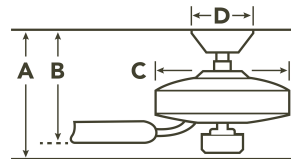

**MOTOR FINISH**

**BLADE FINISHES**

Black

Dimmable

LED Light Kit

**HANGING MEASUREMENTS**

**AIR PERFORMANCE**

<b>AIRFLOW</b> Cubic Ft. Per Minute on High	<b>RPM</b> Revolutions Per Minute on High	<b>POWER USAGE</b> Watts on High (Excludes Lights)	<b>AIRFLOW EFFICIENCY</b> Cubic Ft. Per Minute Per Watt
5327	146	71	75

**SPECIFICATIONS**

Performance			
CFM (High)	5327	RPM (High)	146
Watts (High)	71	Airflow Efficiency CFM/W (High)	75
Motor Specifications			
Amps (High)	0.60	Motor Size	172MM X 20MM
Motor Type	AC Induction	Primary Material	Steel
Mounting/Installation			
Minimum Distance from Fan to Floor	7.0 feet	Interior/Exterior	INTERIOR
Lead Wire Length	78"	Location Rating	Dry
Low Ceiling Adaptable	No	Max Stem Tilt	22.0 Degrees
Connector	Yes	Direct Wire	Yes
Mounting Style	Downrod	Wire Connectors	Wire Nuts
Dimensions			
Downrod 1	1.00 OD X 4.50"	Downrod 1 - Measurement A	14.40"
Downrod 1 - Measurement B	9.50"	Downrod 1 - Measurement C	11.00"
Base Backplate	6	Weight	26.40 LBS
Blade Sweep	56	Height	14.40"
Length	56.00"	Width	56.00"
Light Source			
Downlight Included	Yes	Downlight Option	Integrated
Dimmable	Yes	Color Rendering Index	90
Kelvin Temperature	3000K	Initial Lumens	2200
Diffuser Description	Frosted	Downward-facing Bulbs	1 X 23
Lamp Included	Integrated	Light Source	LED
# of Bulbs/LED Modules	1		
Photometrics			
Delivered Efficacy (Lumens/Watt)	75		