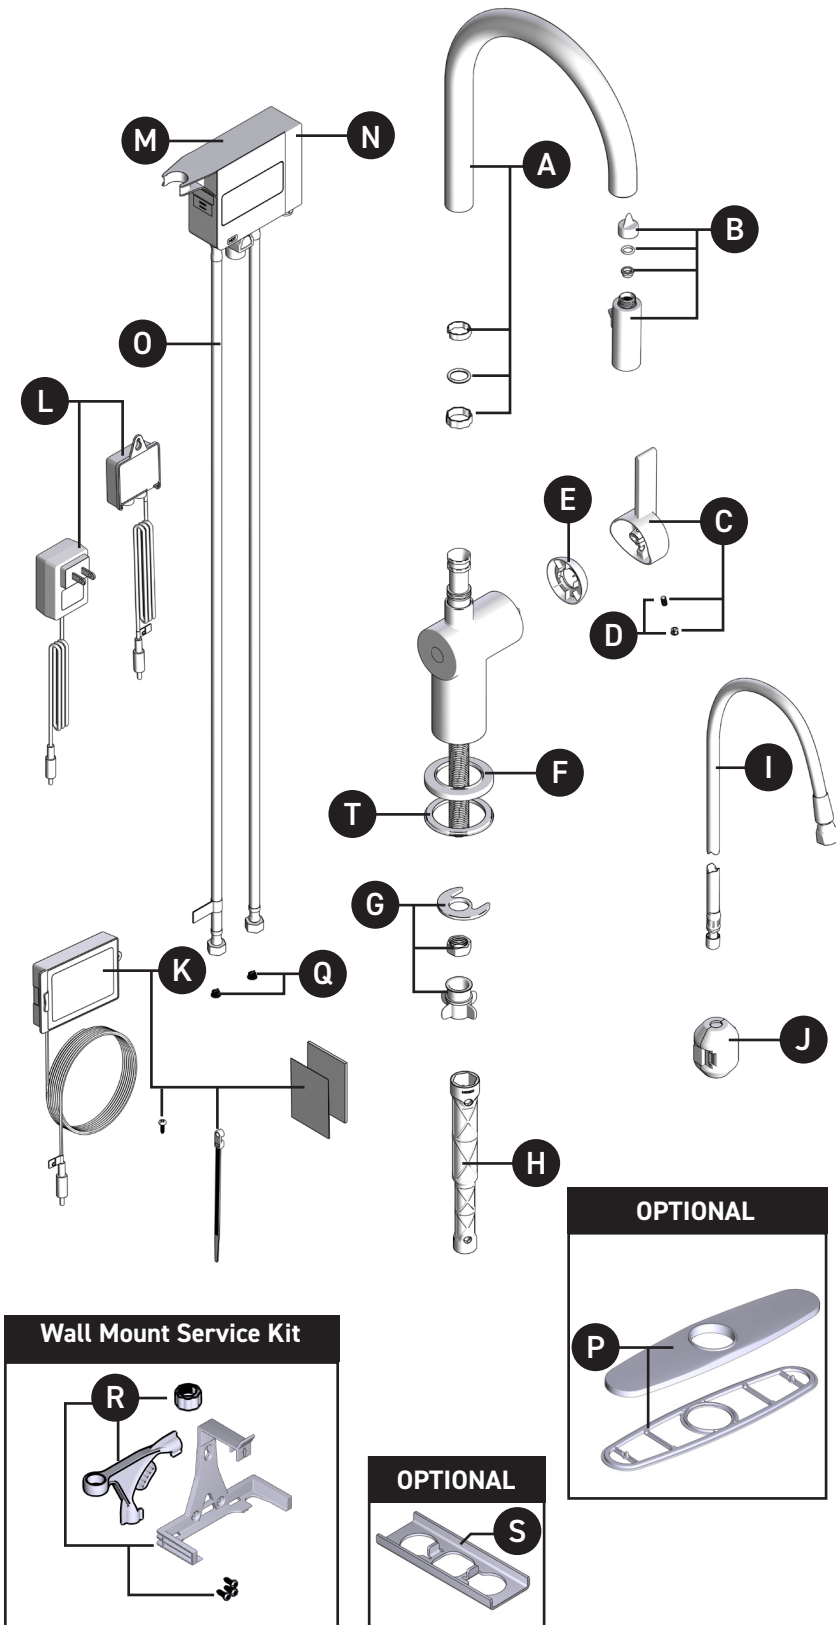

Illustrated Parts

CIA™ MOTIONSENSE WAVE™

Hands-Free, Single-Handle High Arc
Pulldown Kitchen Faucet

MODEL	HANDLE	FINISH
7622EW	Lever	Chrome
7622EWBL	Lever	Matte Black
7622EWBG	Lever	Brushed Gold
7622EWSRS	Lever	Spot Resist Stainless

ID	Kit Number	Kit Description	Finish
A	207767	Spout Kit	Chrome
	207767BL		Matte Black
	207767BG		Brushed Gold
	207767SRS		Spot Resist Stainless
B	168492	Wand Kit	Chrome
	168492BL		Matte Black
	168492BG		Brushed Gold
	168492SRS		Spot Resist Stainless
C	207771	Handle Kit	Chrome
	207771BL		Matte Black
	207771BG		Brushed Gold
	207771SRS		Spot Resist Stainless
D	155023	Set Screw (requires 3/32" hex key)	N/A
E	207773	Handle Dome	Chrome
	207773BL		Matte Black
	207773BG		Brushed Gold
	207773SRS		Spot Resist Stainless
F	207770	Escutcheon Kit	Chrome
	207770BL		Matte Black
	207770BG		Brushed Gold
	207770SRS		Spot Resist Stainless
G	177570	Mounting Hardware	N/A
H	118305	Installation Tool	N/A
I	150259	Pulldown Hose	N/A
J	150260	Hose Weight	N/A
K	177567	Battery Holder, Hardware Pack (6AA batteries not included)	N/A
L	169031	AC Adapter w/ Power Splitter (sold separately)	N/A
M	177569	Control Box Only (includes (x2) supply hose assemblies)	N/A
N	188031	Wave Electronics Box	N/A
O	177572	Control Box Supply Hose Assemblies	N/A
P	141002	Escutcheon Kit (optional)	Chrome
	141002BL		Matte Black
	141002BG		Brushed Gold
	141002SRS		Spot Resist Stainless
Q	197171	Filter Screen (x2)	N/A
R	177566	Wall Mount Service Kit	N/A
S	176787	Mounting Bracket (optional)	N/A
T	140251	Gasket Kit	N/A

CARTRIDGE & CARTRIDGE NUT ARE NOT SERVICEABLE ITEMS