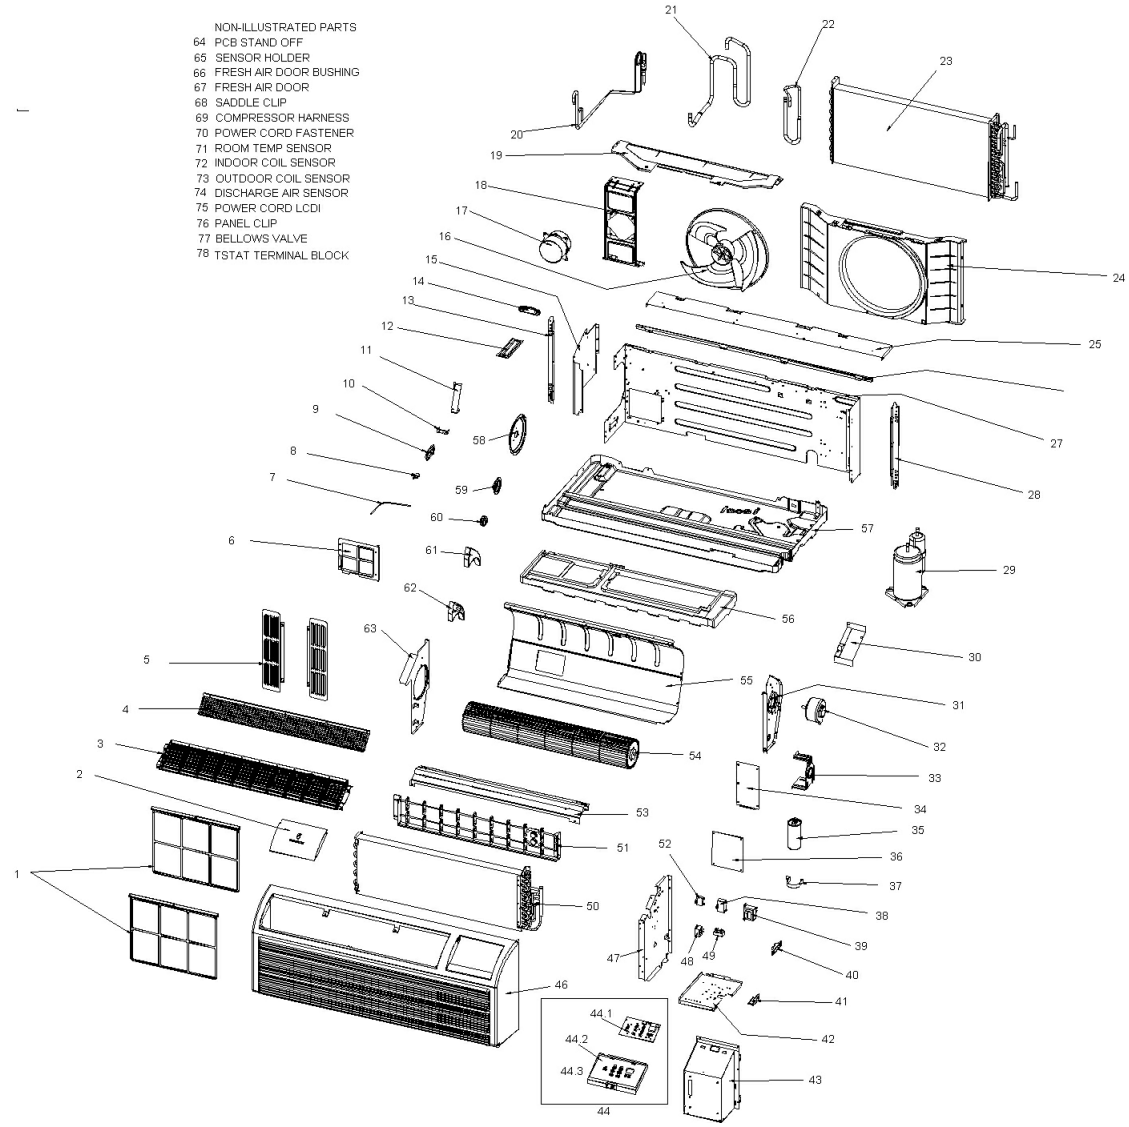

PZE09R3SB

PZE09R3SB

| N. | Part Number | Description | Qty |  |
|----|-------------|----------------------------|-----|---|
| 1 | 67808044 | Air Filter | 2 | |
| 2 | 67808001 | Panel Cover | 1 | |
| 3 | 67808043 | Discharge Louver | 1 | |
| 4 | 67808026 | Discharge Screen | 1 | |
| 5 | 67808024 | Outdoor Louver | 1 | |
| 6 | 67808045 | Fresh Air Filter | 1 | |
| 7 | 67808050 | Fresh Air Filter Lever | 1 | |
| 8 | 67808051 | Fresh Air Wire | 1 | |
| 9 | 67808049 | Fresh Air Filter Guide | 1 | |
| 10 | 67808060 | Fresh Ar Door Cable Holder | 1 | |
| 11 | 67808013 | Air Guide Plate 2 | 1 | |
| 12 | 67812169 | Support BRACKets | 1 | |
| 13 | 67808057 | Left Corner Post | 1 | |
| 14 | 67808021 | Cable Cap | 1 | |
| 15 | 67808048 | Left Panel | 1 | |
| 16 | 67808023 | Outdoor Fan Blade | 1 | |
| 17 | 67808082 | Outdoor Fan Motor | 1 | |
| 18 | 67808054 | Outdoor Fan Motor BRACKET | 1 | |
| 19 | 67808055 | Fan Shroud Top | 1 | |
| 20 | 67808098 | Condenser Capillary Assy | 1 | |

PZE09R3SB

| N. | Part Number | Description | Qty |  |
|----|-------------|-----------------------------|-----|---|
| 21 | 67808095 | Evaporator Distributor Assy | 1 | |
| 22 | 67808094 | Condenser Tube Assy | 1 | |
| 23 | 67808033 | Condenser Coil | 1 | |
| 24 | 67808032 | Fan Shroud | 1 | |
| 25 | 67808030 | Top Support BRACKET | 1 | |
| 27 | 67812168 | Clapboard | 1 | |
| 28 | 67808056 | Right Corner Post | 1 | |
| 29 | 67808080 | Compressor | 1 | |
| 30 | 67808015 | Seal BRACKET | 1 | |
| 31 | 67808034 | Blower End Plate | 1 | |
| 32 | 67808083 | Indoor Fan Motor | 1 | |
| 33 | 67808003 | Blower Wheel Motor Mount | 1 | |
| 34 | 67808064 | Seal Plate | 1 | |
| 35 | 67808081 | Compressor Capacitor | 1 | |
| 36 | 67808007 | Logic PCB | 1 | |
| 37 | 67808019 | Capacitor BRACKET | 1 | |
| 38 | 67812190 | Outdoor Fan Motor Capacitor | 1 | |
| 39 | 67812179 | 24V Transformer | 1 | |
| 40 | 67808063 | Power Cord Fastener | 1 | |
| 41 | 67808011 | Power Cord Plate | 1 | |