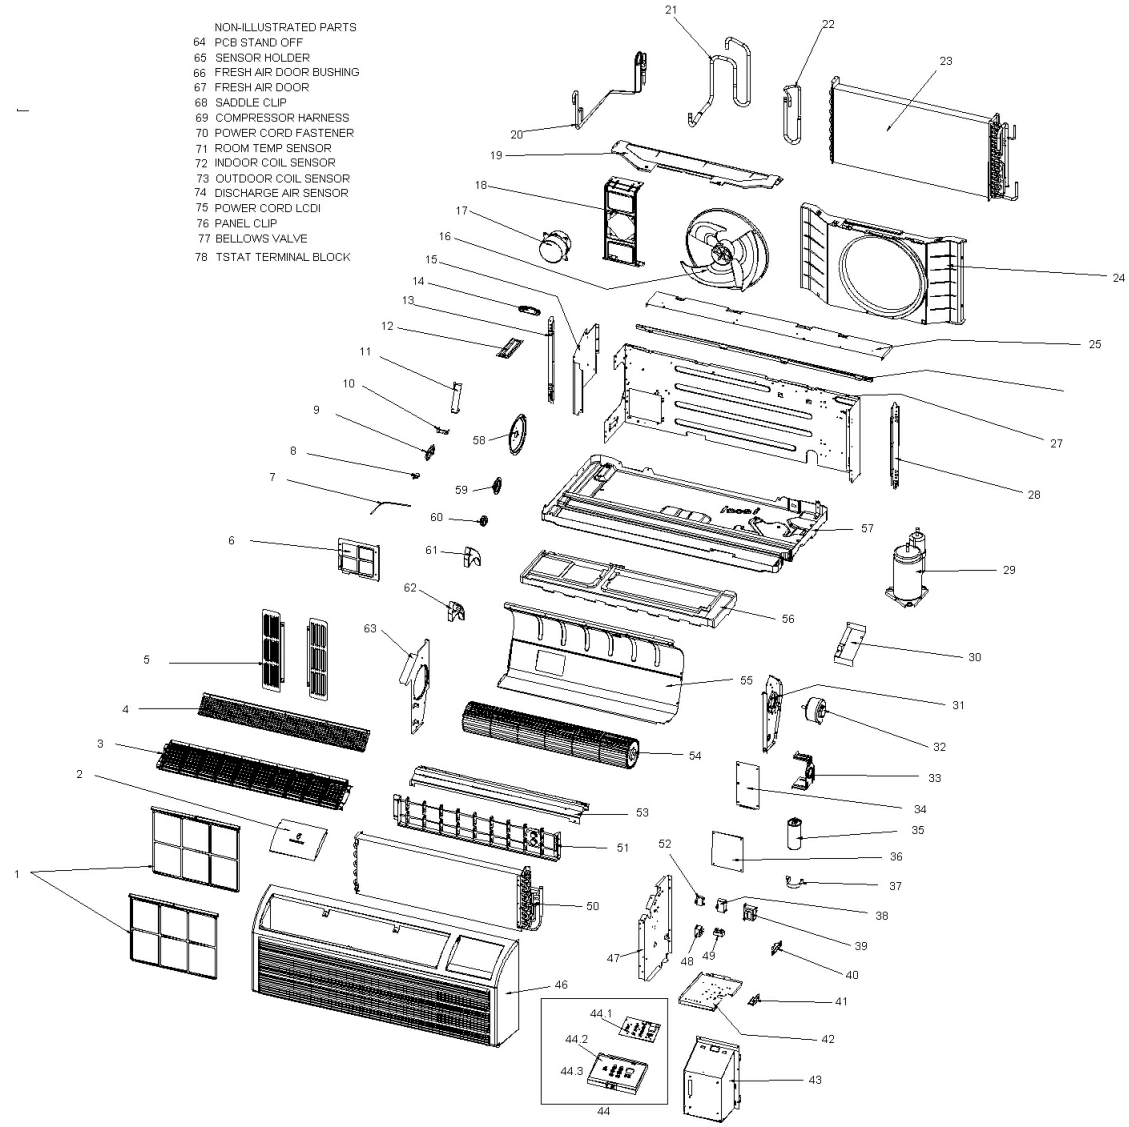

PZE07K3SB

- NON-ILLUSTRATED PARTS
- 64 PCB STAND OFF
 - 65 SENSOR HOLDER
 - 66 FRESH AIR DOOR BUSHING
 - 67 FRESH AIR DOOR
 - 68 SADDLE CLIP
 - 69 COMPRESSOR HARNESS
 - 70 POWER CORD FASTENER
 - 71 ROOM TEMP SENSOR
 - 72 INDOOR COIL SENSOR
 - 73 OUTDOOR COIL SENSOR
 - 74 DISCHARGE AIR SENSOR
 - 75 POWER CORD LCDI
 - 76 PANEL CLIP
 - 77 BELLOWS VALVE
 - 78 TSTAT TERMINAL BLOCK

PZE07K3SB

N.	Part Number	Description	Qty
1	67808044	Air Filter	2
2	67808001	Panel Cover	1
3	67808043	Discharge Louver	1
4	67808026	Discharge Screen	1
5	67808024	Outdoor Louver	1
6	67808045	Fresh Air Filter	1
7	67808050	Fresh Air Filter Lever	1
8	67808051	Fresh Air Wire	1
9	67808049	Fresh Air Filter Guide	1
10	67808060	Fresh Ar Door Cable Holder	1
11	67808013	Air Guide Plate 2	1
12	67812169	Support BRACKets	1
13	67808057	Left Corner Post	1
14	67808021	Cable Cap	1
15	67808048	Left Panel	1
16	67808023	Outdoor Fan Blade	1
17	67808071	Outdoor Fan Motor	1
18	67808054	Outdoor Fan Motor BRACKET	1
19	67808055	Fan Shroud Top	1
20	67808068	Condenser Capillary Assy	1