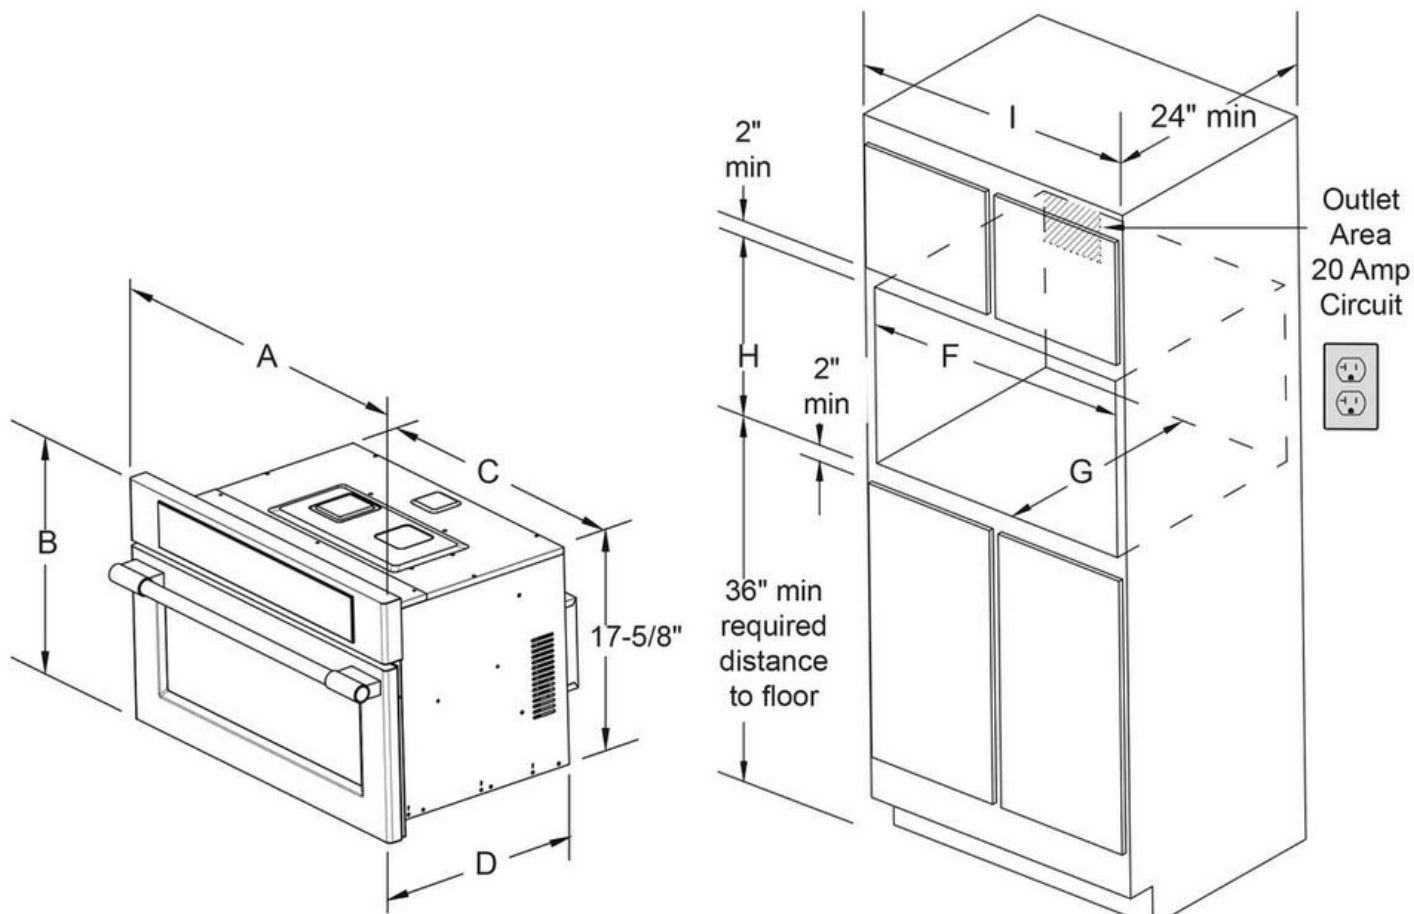

**Internal Specifications**

Interior Color	Stainless Steel
Interior Light Quantity	1
Interior Light Type	LED
Interior Light Wattage	1.5 Watts
Rack	Yes
Turntable Diameter	14 3/16"

**Electrical Specifications**

**Microwave Control Features**

+ 30 Seconds	Yes
Quick Start	Yes

**Display**

Display Light Color	White
---------------------	-------

**Dimensions and Volume**

Height	19 5/8"
Width	29 13/16"
Depth	23 1/8"
Depth With Door 90° Open	35 1/2"
Microwave Interior Height	9 13/16"
Microwave Interior Width	16 1/2"
Microwave Interior Depth	16 1/2"
Microwave Capacity	1.6 Cu. Ft.

**General Specifications**

Prop 65 Label	Yes
Warranty - Labor	1 Year
Warranty - Parts	1 Year

**Safety Certifications and Approvals**

UL Listed	Yes
cUL Listed	Yes

**Installation Diagram**

PRODUCT DIMENSIONS						
MODEL	A		B	C		D
Convection Microwave Oven	29-13/16		19	24-5/8		23
CUTOUT DIMENSIONS AND CABINET WIDTH						
MODEL	F		G	H		I
	Min.	Max.		Min	Min.	
Convection Microwave Oven	28	28-3/8	22	17-3/4	18	30-1/8