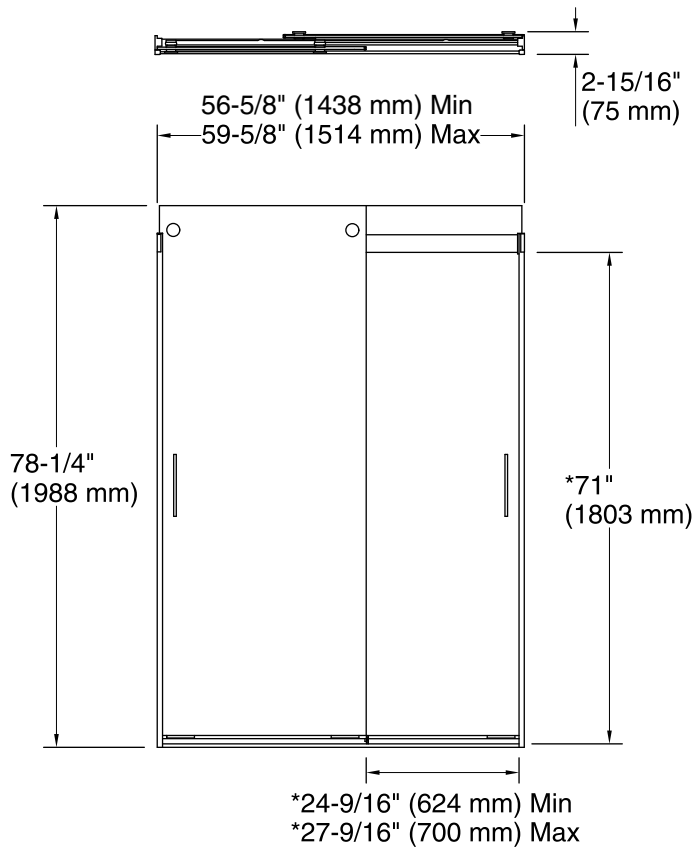

Features

- Vertical blade handles accentuate the contemporary style.
- CleanCoat® technology creates a barrier between the water and glass to help keep your shower door looking new.
- Frameless, 5/16" (8 mm) thick Crystal Clear tempered glass door.
- Door tracking system features a hidden, cushioned, center guide for smooth, quiet sliding action.
- Innovative roller design simplifies installation and provides out-of-plumb adjustability.
- Frameless design emphasizes glass and creates a sleek, minimalist look.
- Smooth, easy-to-clean wall jambs.

L	Crystal Clear
---	---------------

***Walk-through**

Technical Information

All product dimensions are nominal.

Installation type:	For shower base installation
Opening style:	Sliding/Bypass
Opening Width - Min:	56-5/8" (1438 mm)
Opening Width - Max:	59-5/8" (1514 mm)
Walk-through - Min:	24-9/16" (624 mm)
Walk-through - Max:	27-9/16" (700 mm)
Glass thickness:	5/16" (8 mm)
Glass coating:	CleanCoat®

Notes

Install this product according to the installation instructions.

If replacing a shower door, the narrow wall jamb design of this door may not cover the existing shower door holes.

The vertical opening should be a minimum of 80-1/2" (2045 mm) to allow for installation clearance.