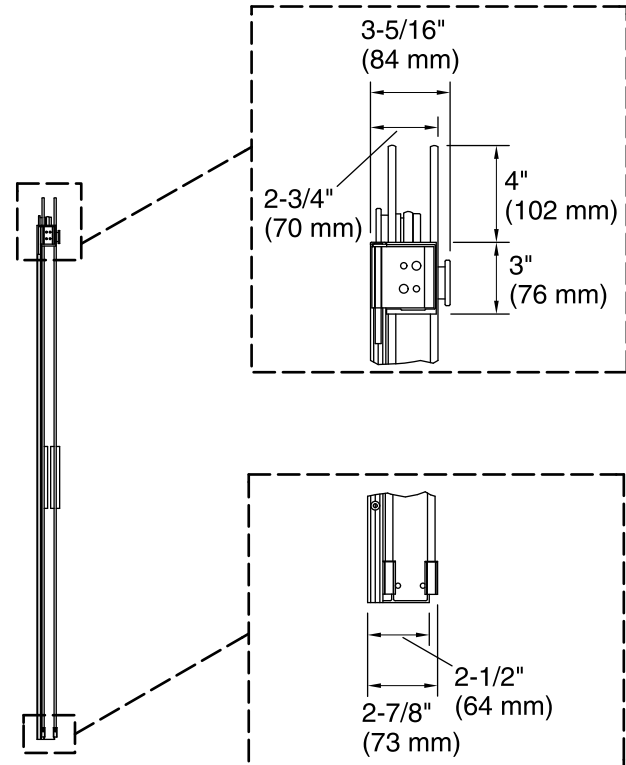

Features

- Vertical blade handles accentuate the contemporary style.
- CleanCoat® technology creates a barrier between the water and glass to help keep your shower door looking new.
- Frameless, 5/16" (8 mm) thick Crystal Clear tempered glass door.
- Door tracking system features a hidden, cushioned, center guide for smooth, quiet sliding action.
- Innovative roller design simplifies installation and provides out-of-plumb adjustability.
- Frameless design emphasizes glass and creates a sleek, minimalist look.
- Smooth, easy-to-clean wall jambs.

L	Crystal Clear
---	---------------

***Walk-through**

Technical Information

All product dimensions are nominal.

Installation type:	For shower base installation
Opening style:	Sliding/Bypass
Opening Width - Min:	56-5/8" (1438 mm)
Opening Width - Max:	59-5/8" (1514 mm)
Walk-through - Min:	24-9/16" (624 mm)
Walk-through - Max:	27-9/16" (700 mm)
Glass thickness:	5/16" (8 mm)
Glass coating:	CleanCoat®

Notes

Install this product according to the installation instructions.

If replacing a shower door, the narrow wall jamb design of this door may not cover the existing shower door holes.

The vertical opening should be a minimum of 80-1/2" (2045 mm) to allow for installation clearance.