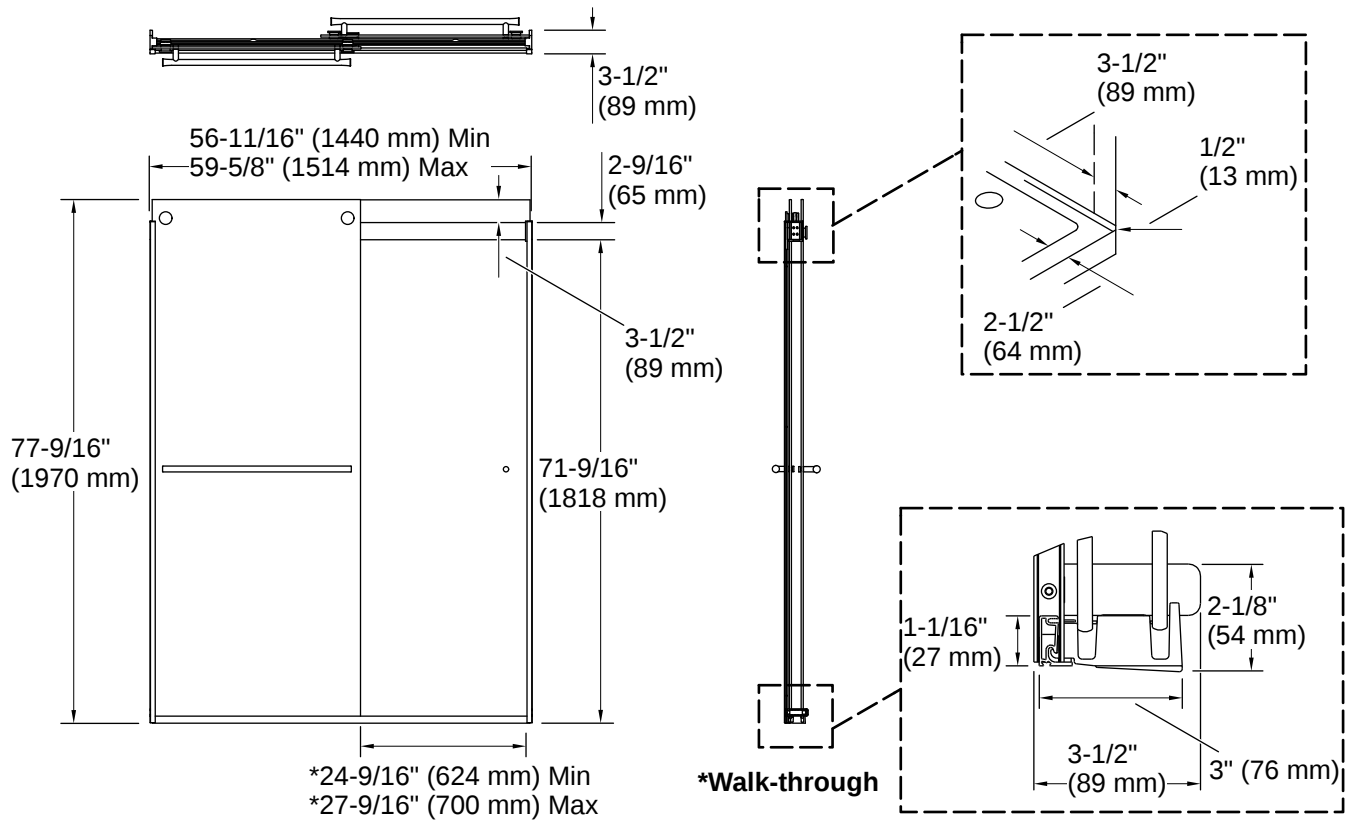

Levity[®] Plus | K-702424-L

Frameless sliding shower door, 77-9/16" H x 56-5/8 - 59-5/8" W, with 5/16"-thick Crystal Clear glass

Features

- Frameless design emphasizes glass and creates a sleek, minimalist look
- Innovative roller design with stainless steel bearings simplifies installation and provides out-of-plumb adjustability while glass is installed
- Interior and exterior towel bars provide integrated storage on the doors
- Cushioned center guide provides smooth, quiet sliding action
- CleanCoat[®]+ glass coating creates a hydrophobic barrier that repels water, soap scum, and residue, saving time and protecting shower doors 10 times longer than original CleanCoat. (Based on 2021 internal wear/abrasion testing using a microfiber cloth.)
- Smooth, easy-to-clean wall jambs
- Tempered glass ensures enhanced safety and durability

Technical Information

All product dimensions are nominal.

Base-To-Wall Radius - Maximum: 1/2" (13 mm)
Shower Ledge Minimum Flat: 2-1/2" (64 mm)
Shower Wall Minimum Flat: 3-1/2" (89 mm)
Weight: 159.25 lbs (72.2 kg)

Installation

- Fits opening widths 56-5/8" - 59-5/8" (1438 -1514 mm)
- 77-9/16" (1970 mm) high, with 71-9/16" (1818 mm) minimum head clearance
- 3" (76 mm) width adjustment
- Out-of-plumb adjustability simplifies installation
- For residential use only
- Not for use in hospitality

Installation Notes

Install this product according to the installation instructions.

The vertical opening should be a minimum of 80-1/2" (2045 mm) to allow for installation clearance.