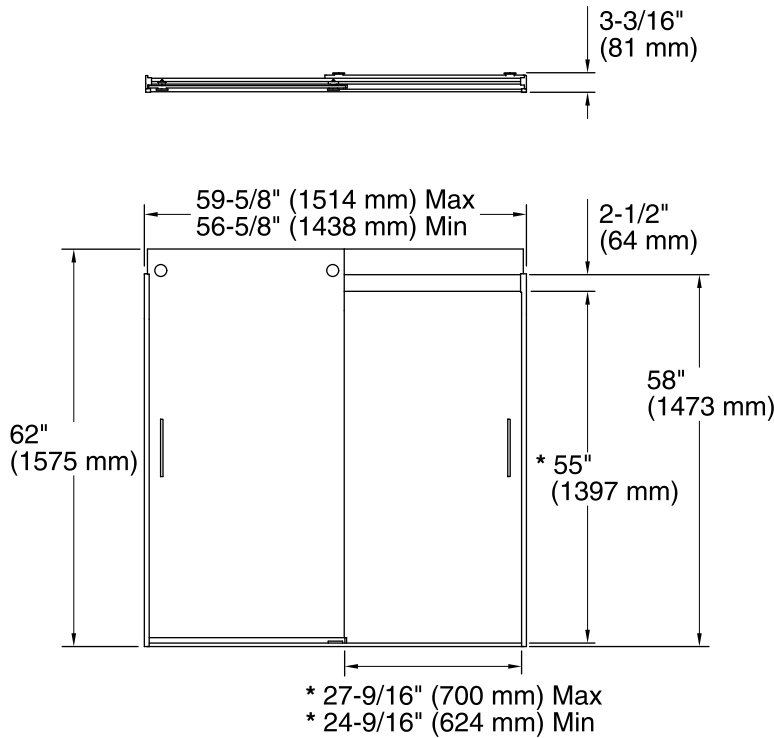

Features

- Vertical blade handles accentuate the contemporary style.
- CleanCoat® technology creates a barrier between the water and glass to help keep your shower door looking new.
- Frameless, 5/16" (8 mm) thick Crystal Clear tempered glass door.
- Door tracking system features a hidden, cushioned, center guide for smooth, quiet sliding action.
- Innovative roller design simplifies installation and provides out-of-plumb adjustability.
- Frameless design emphasizes glass and creates a sleek, minimalist look.
- Smooth, easy-to-clean wall jambs.

*** Walk-Through**

Technical Information

All product dimensions are nominal.

- Installation type: For bath installation
- Opening style: Sliding/Bypass
- Opening Width - Min: 56-5/8" (1438 mm)
- Opening Width - Max: 59-5/8" (1514 mm)
- Walk-through - Min: 24-9/16" (624 mm)
- Walk-through - Max: 27-9/16" (700 mm)
- Glass thickness: 5/16" (8 mm)
- Glass coating: CleanCoat®

Notes

Install this product according to the installation guide.

The vertical opening should be a minimum of 64-1/2" (1638 mm) to allow for installation clearance.