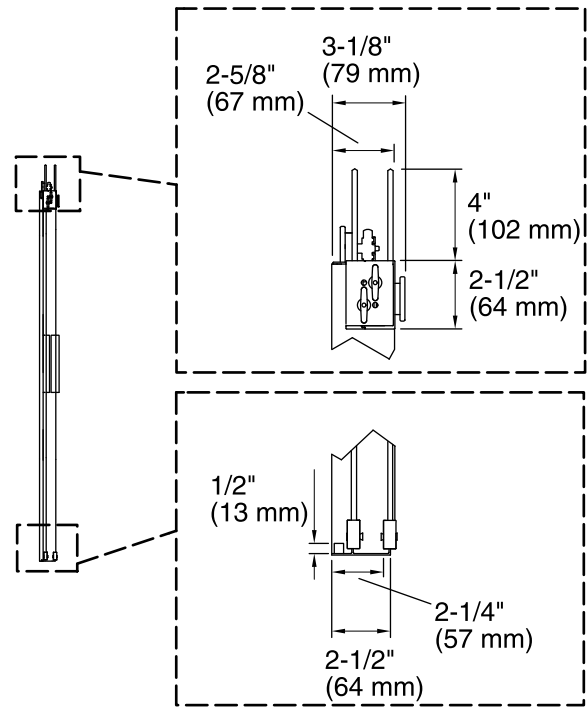

Features

- Vertical blade handles accentuate the contemporary style.
- CleanCoat® technology creates a barrier between the water and glass to help keep your shower door looking new.
- Frameless, 5/16" (8 mm) thick Crystal Clear tempered glass door.
- Door tracking system features a hidden, cushioned, center guide for smooth, quiet sliding action.
- Innovative roller design simplifies installation and provides out-of-plumb adjustability.
- Frameless design emphasizes glass and creates a sleek, minimalist look.
- Smooth, easy-to-clean wall jambs.

Material

- Anodized aluminum hardware prevents rusting or corrosion.

Installation

- Out-of-plumb adjustability allows for simpler installation.
- Can be installed to open to the left or right.

Components

Additional included component/s: Hardware Kit.

*** Walk-Through**

Technical Information

All product dimensions are nominal.

- Installation type: For bath installation
- Opening style: Sliding/Bypass
- Opening Width - Min: 56-5/8" (1438 mm)
- Opening Width - Max: 59-5/8" (1514 mm)
- Walk-through - Min: 24-9/16" (624 mm)
- Walk-through - Max: 27-9/16" (700 mm)
- Glass thickness: 5/16" (8 mm)
- Glass coating: CleanCoat®

Notes

Install this product according to the installation guide.

The vertical opening should be a minimum of 64-1/2" (1638 mm) to allow for installation clearance.