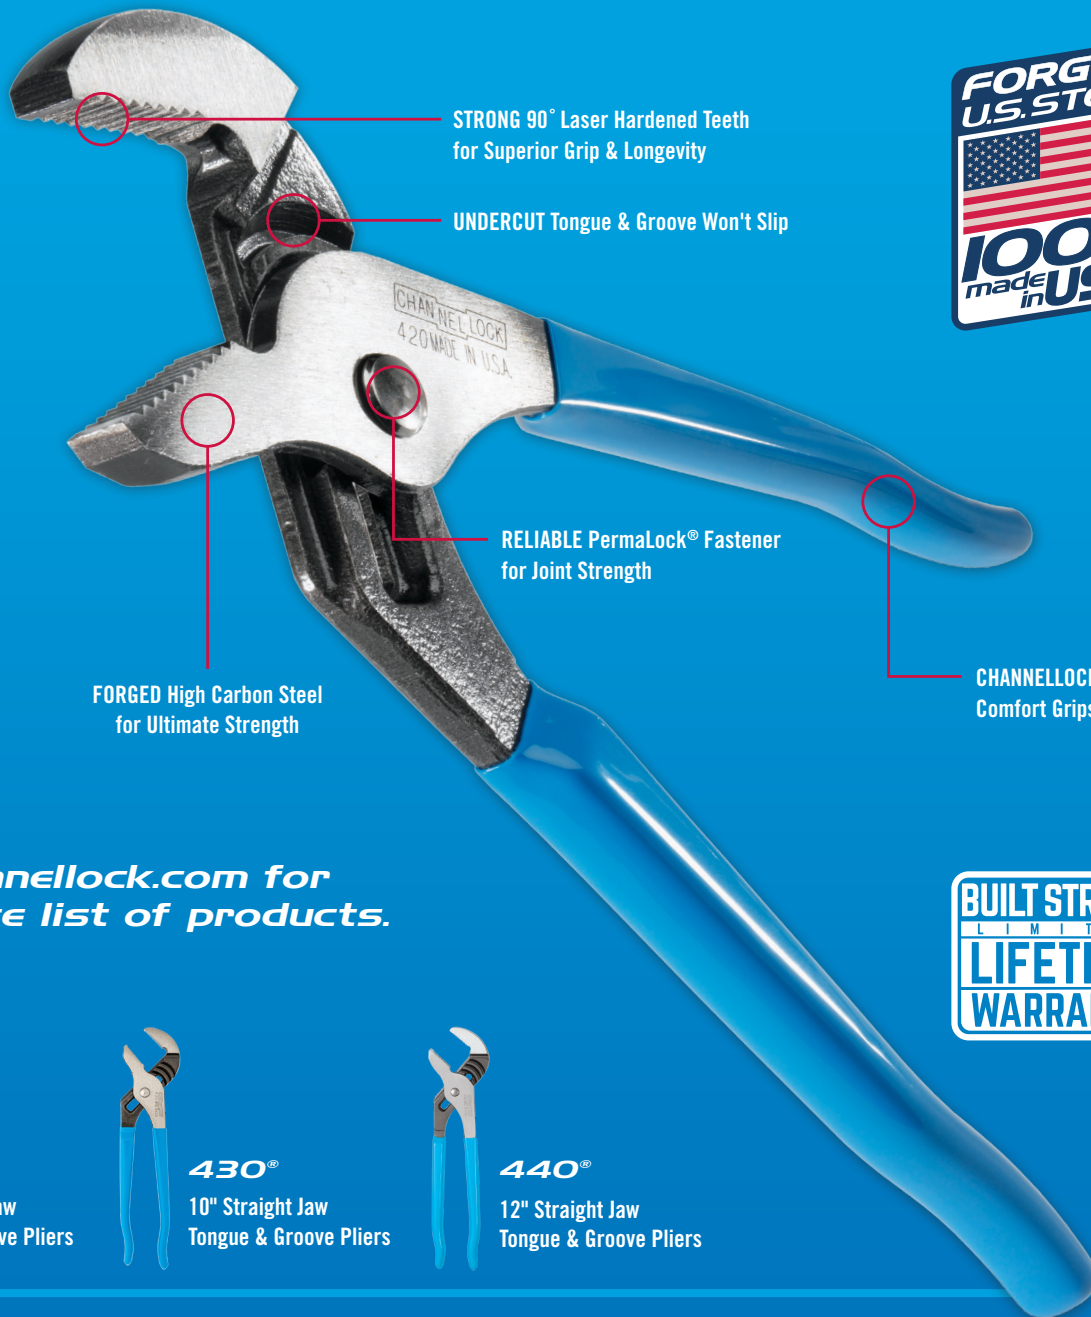

THE ORIGINAL TONGUE & GROOVE PLIERS

420®
9.5" STRAIGHT JAW
Tongue & Groove Pliers

STRONG 90° Laser Hardened Teeth
for Superior Grip & Longevity

UNDERCUT Tongue & Groove Won't Slip

RELIABLE PermaLock® Fastener
for Joint Strength

FORGED High Carbon Steel
for Ultimate Strength

CHANNELLOCK BLUE®
Comfort Grips

Visit channellock.com for
a complete list of products.

426
6.5" Straight Jaw
Tongue & Groove Pliers

430®
10" Straight Jaw
Tongue & Groove Pliers

440®
12" Straight Jaw
Tongue & Groove Pliers

©2018 CHANNELLOCK, Inc. | 1306 South Main St., Meadville, PA, 16335 | P:800-724-3018 | F: 800-962-2583

ORDERS: orders@channellock.com | www.channellock.com

T&G FLYER 10/18