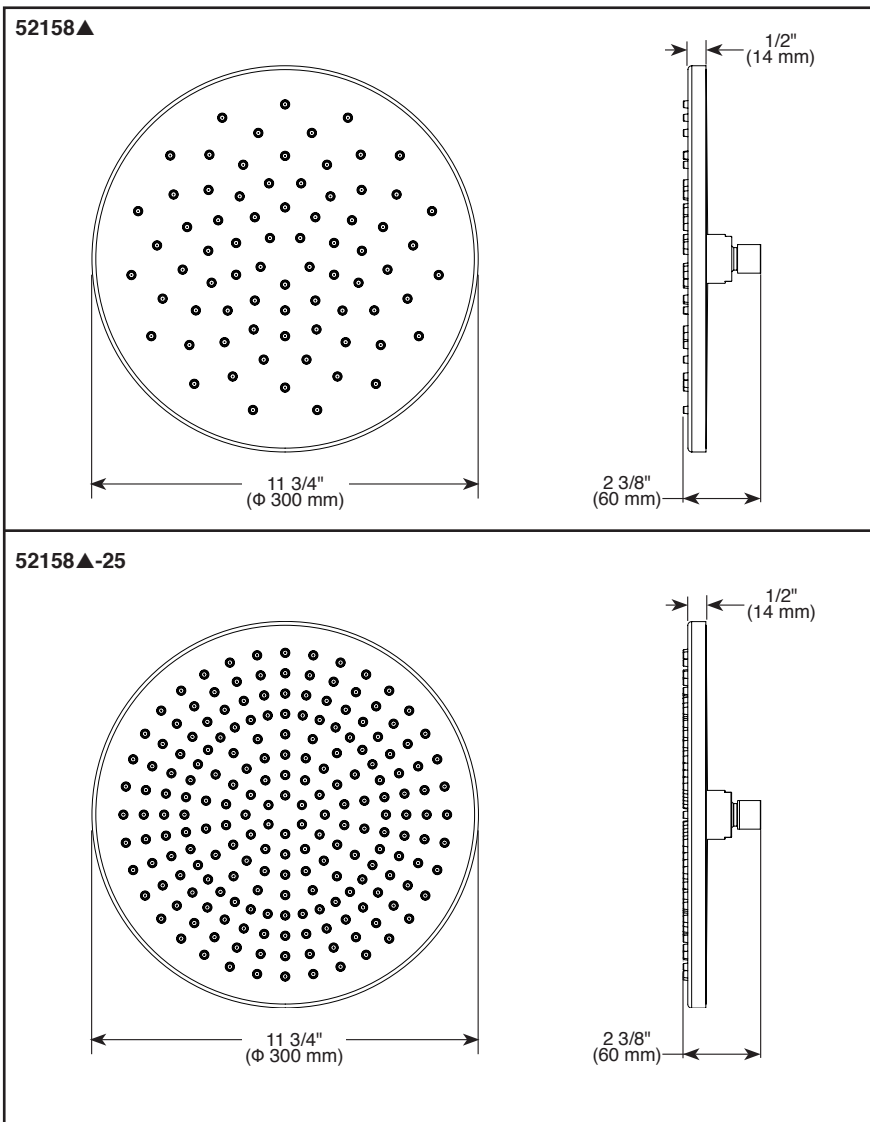

see what Delta can do™

RAINCAN SHOWER HEAD

- Touch-Clean® Nozzles
- Single-Setting Raincan Shower Head

Submitted Model No.: _____
 Specific Features: _____

STANDARD SPECIFICATIONS:

- Maximum 1.75 gpm @ 80 psi, 6.6 L/min @ 550 kPa (52158▲)
- Maximum 2.5 gpm @ 80 psi, 9.5 L/min @ 550 kPa (52158▲-25)
- Metal ball connector for durability
- Ball connector swivel angle is 36° (18 per side)
- Standard 1/2"-14 NPT pipe fitting

COMPLIES WITH:

- ASME A112.18.1 / CSA B125.1
- EPA WaterSense® (52158▲ only)

Spray Pattern

Soft Rain
Spray

▲ Designate proper finish suffix

Delta reserves the right (1) to make changes in specifications and materials, and (2) to change or discontinue models, both without notice or obligation. Dimensions are for reference only. See current full-line price book or www.deltafaucet.com for finish options and product availability.