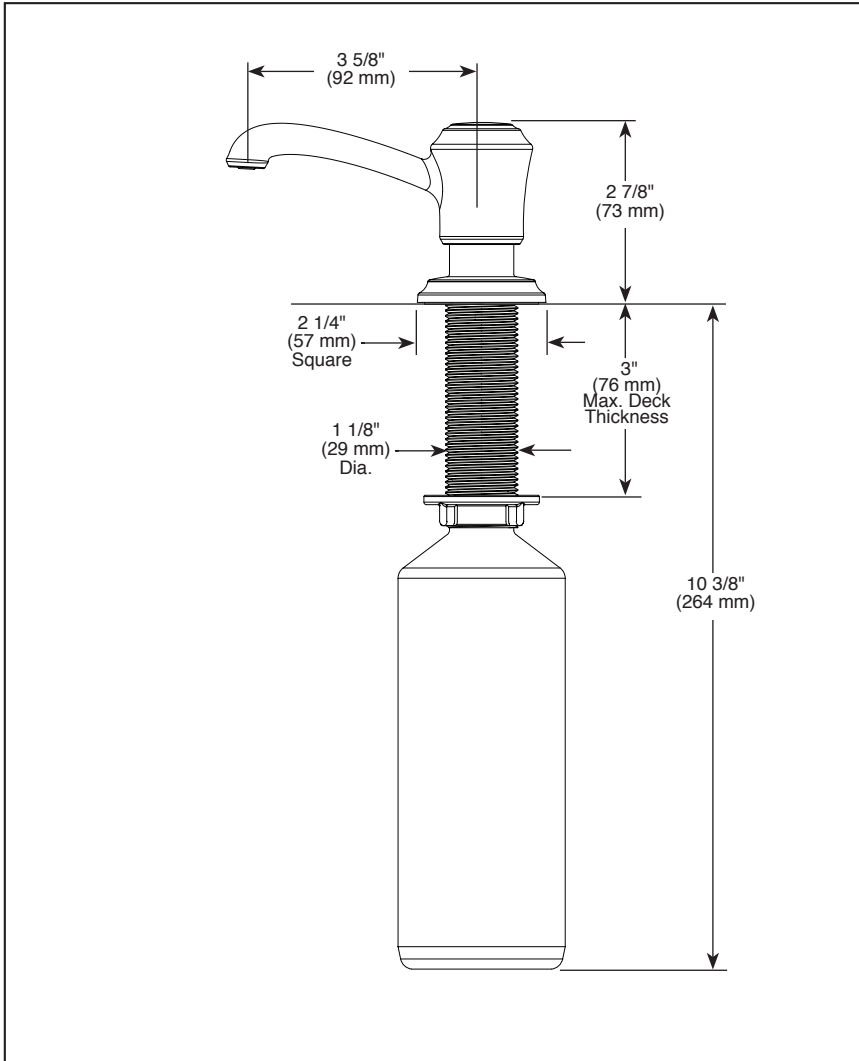

RP100735▲

Submitted Model No.: _____

Specific Features: _____

▲ Designate Proper Finish Suffix

see what Delta can do™

SOAP DISPENSER

STANDARD SPECIFICATIONS:

- 13 ounce bottle
- Refillable from above the deck
- Fits hole size 1 3/8" +/- 1/8"