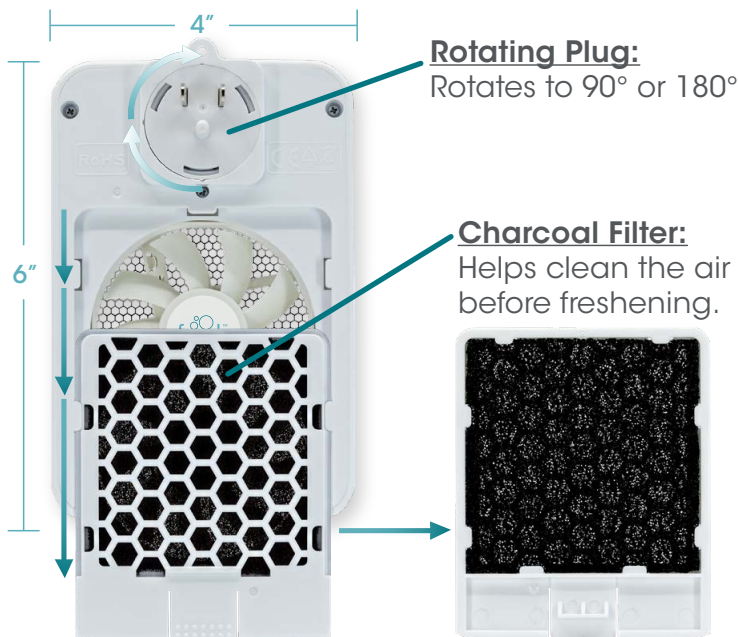

ourfresh^e

The professional 30-day
plug-in air freshener for
larger spaces

Light Sensor:

Only operates when there's light
(artificial or natural)

Intensity Display and Button:

Intensity setting (Hi, Med, Lo)
blinks when fan turns on

REPLACE REFILL

REPLACE REFILL:
Blinks red on day 30

Security Tab:

Insert outlet
cover screw

Fresh Logo: Displays
when there is power

Versatile

Covers 250-500 sq. ft. Easily add additional
dispensers for larger spaces.