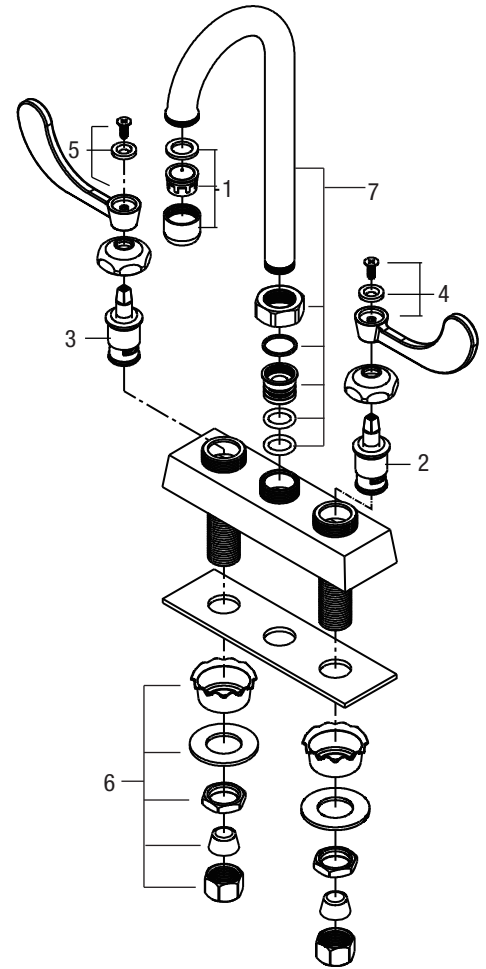

## TWO HANDLE COMMERCIAL BAR FAUCET

### Model Numbers

PFXB404 (1.5GPM) Chrome  
 PFXB4045 (0.5GPM) Chrome

PFXB4045

No.	Part	Code	Material Type
1	Aerator Kit	OBPF54013605126	Brass+ Plastic+ NBR
		OBPF54013605726	
2	Cold Cartridge	OBPF210701044	Low-lead Brasee
3	Hot Cartridge	OBPF210701045	Low-lead Brasee
4	Handle- Cold	OBPF74020319026C	Zinc
5	Handle- Hot	OBPF74020319026H	Zinc
6	Mouting Kit	OBPF149511396	Brass+ Stainless Steel+ PVC
7	Spout	OBPF440107110926	Brass+ Plastic+ NBR
8	Optional Lever Handle	OBPF7K4020321126	Zinc