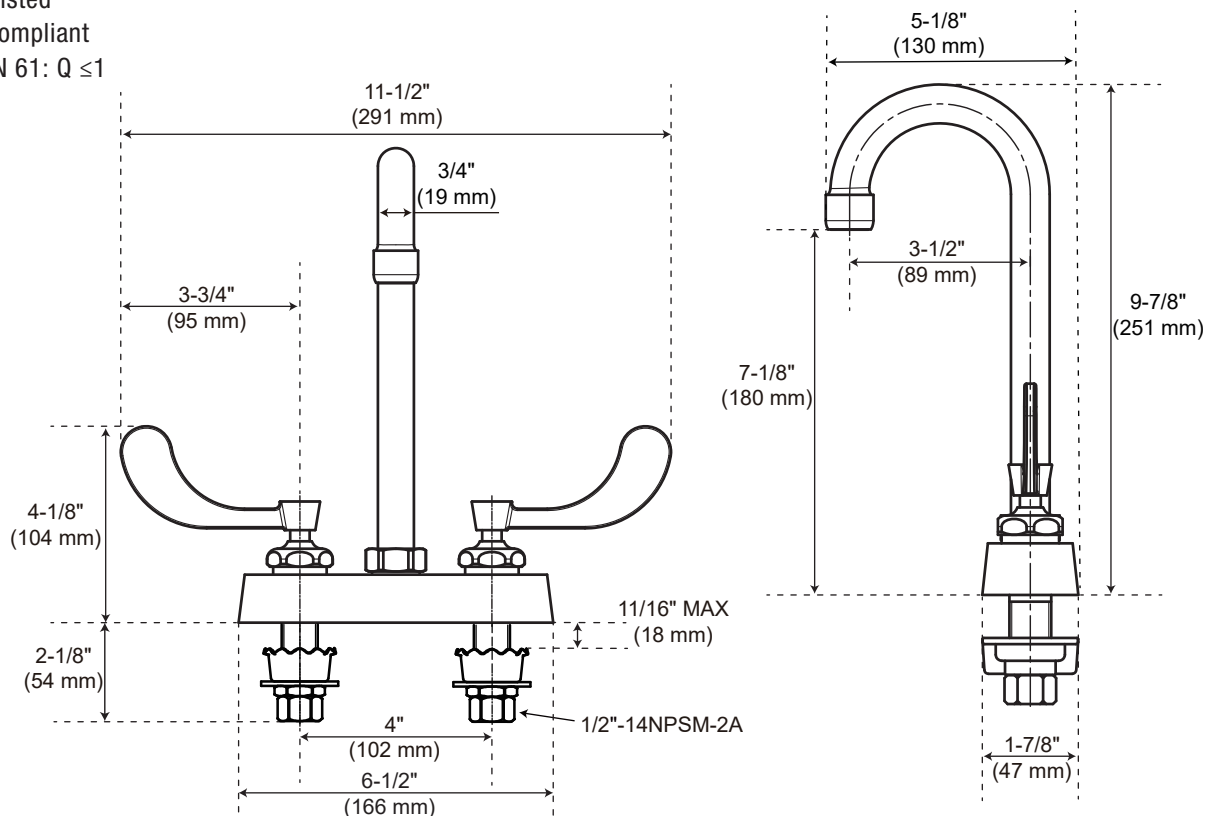

PFXB404 TWO HANDLE COMMERCIAL BAR FAUCET

Product Features

- Max. flow rate: 1.5 gpm (5.7 L/min) at 60 psi
- ADA wrist blade handles with color indexed caps
- Ceramic disc cartridges with brass stems
- 360-degree swing spout
- Heavy duty 4" cast brass bar faucet
- Polished chrome

Optional Parts

Thick Deck Extension Kit
Optional Lever Handle

OBPF1A66D619N
OBPF7K4020321126

Codes and Certifications

Optional Levers

PFXB404

- Certified to ASME A112.18.1 / CSA B125.1
- cUPC/IAPMO listed
- Handle ADA compliant
- NSF/ANSI/CAN 61: Q ≤ 1