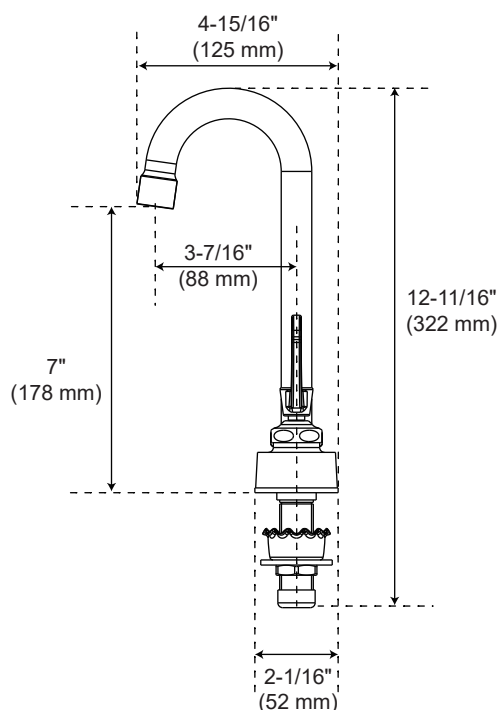

PFXB404 TWO HANDLE COMMERCIAL BAR FAUCET

Product Features

- Max. flow rate: 1.5 gpm (5.7 L/min) at 60 psi
- ADA wrist blade handles with color indexed caps
- Ceramic disc cartridges with brass stems
- 360-degree swing spout
- Heavy duty 4" cast brass bar faucet

Optional Parts

Thick Deck Extension Kit
Optional Lever Handle

OBF23644EXT
OBPF7K4020321126

Codes and Certifications

Optional Levers

PFXB404

- Certified to ASME A112.18.1 / CSA B125.1
- cUPC/IAPMO listed
- Handle ADA compliant
- NSF/ANSI/CAN 61: Q ≤1
- EPA WaterSense certified