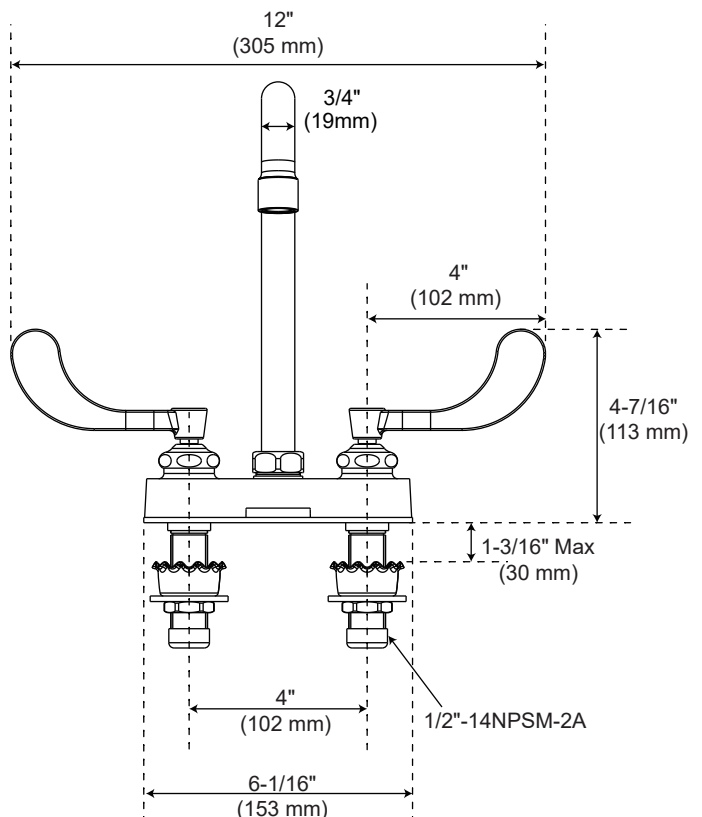

PFXB404 TWO HANDLE COMMERCIAL BAR FAUCET

Product Features

- Max. flow rate: 1.5 gpm (5.7 L/min) at 60 psi
- ADA wrist blade handles with color indexed caps
- Ceramic disc cartridges with brass stems
- 360-degree swing spout
- Heavy duty 4" cast brass bar faucet

Optional Parts

Thick Deck Extension Kit
Optional Lever Handle

OBF23644EXT
OBPF7K4020321126

Codes and Certifications

Optional Levers

PFXB404

- Certified to ASME A112.18.1 / CSA B125.1
- cUPC/IAPMO listed
- Handle ADA compliant
- NSF/ANSI/CAN 61: Q ≤1
- EPA WaterSense certified