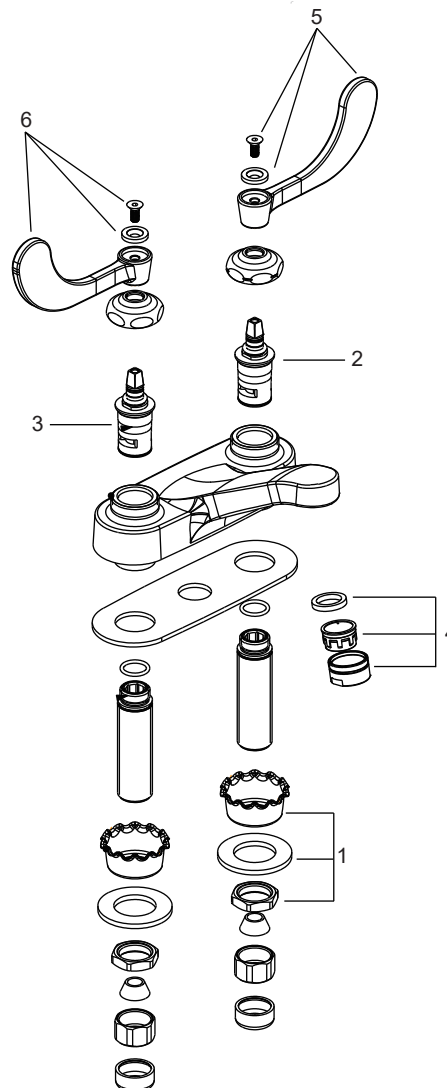

Parts Breakdown

PFX4045 TWO HANDLE COMMERCIAL LAVATORY FAUCET

Parts

No.	Part Name	Part Code	Material
1	Mounting kit	OBPFQNB0348XXFE7	Steel, Rubber, Brass
2	Cartridge cold	OBPFQBA2022XXFE7	Brass, POM, Ceramic
3	Cartridge hot	OBPFQBA2022XXFE17	Brass, POM, Ceramic
4	Aerator kit, 0.5 GPM	OBPFQXB004201FE7	NBR, Rubber, Brass
5	Handle assembly cold	OBPFQHZ065701FE7	Zinc, Plastic, Steel
6	Handle assembly hot	OBPFQHZ065701FE17	Zinc, Plastic, Steel

PFX4045

For detailed warranty information, visit ferguson.com/proflo-faucet-warranty.

** Designate proper finish suffix