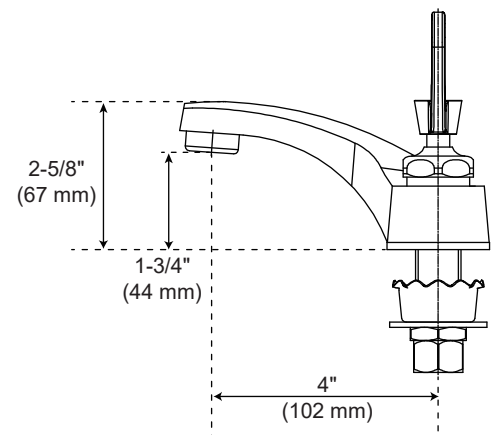

Codes and Certifications

Optional Levers

PFX4045

- Certified to ASME A112.18.1 / CSA B125.1
- cUPC/IAPMO listed
- ADA compliant
- NSF/ANSI/CAN61: Q < 1