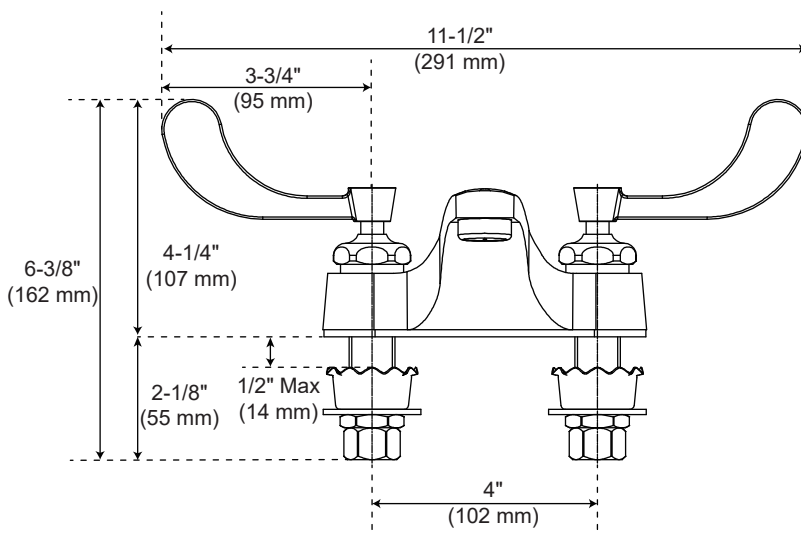

Codes and Certifications

Optional Levers

PFX4045

- Certified to ASME A112.18.1 / CSA B125.1
- cUPC/IAPMO listed
- ADA compliant
- NSF/ANSI/CAN61: Q < 1