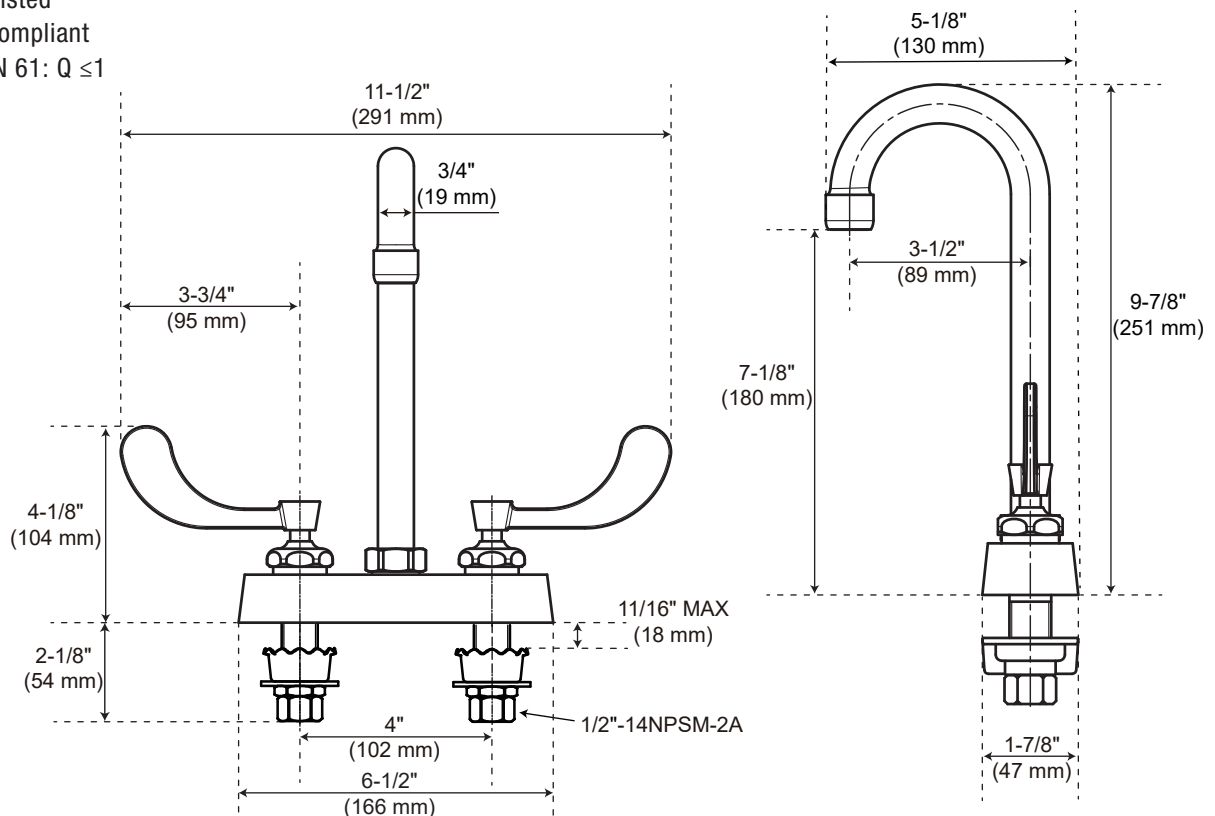

Codes and Certifications

Optional Levers

PFXB4045

- Certified to ASME A112.18.1 / CSA B125.1
- cUPC/IAPMO listed
- Handle ADA compliant
- NSF/ANSI/CAN 61: Q ≤ 1