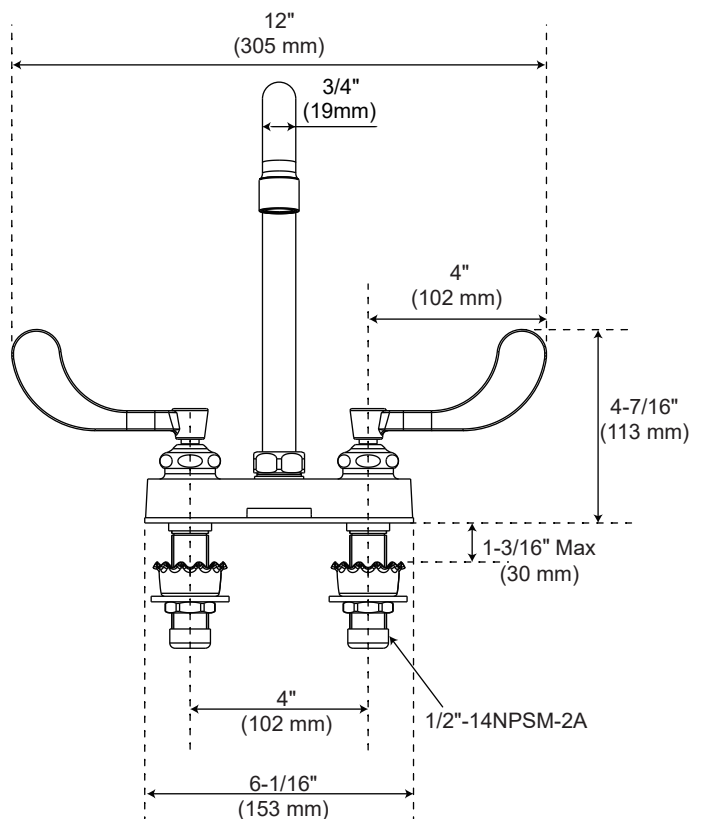

PFXB4045 TWO HANDLE COMMERCIAL BAR FAUCET

Product Features

- Max. flow rate: 0.5 gpm (1.9 L/min) at 60 psi
- ADA wrist blade handles with color indexed caps
- Ceramic disc cartridges with brass stems
- 360-degree swing spout
- Heavy duty 4" cast brass bar faucet

Optional Parts

Thick Deck Extension Kit
Optional Lever Handle

OBF23644EXT
OBPF7K4020321126

Codes and Certifications

Optional Levers

PFXB4045

- Certified to ASME A112.18.1 / CSA B125.1
- cUPC/IAPMO listed
- Handle ADA compliant
- NSF/ANSI/CAN 61: Q ≤1