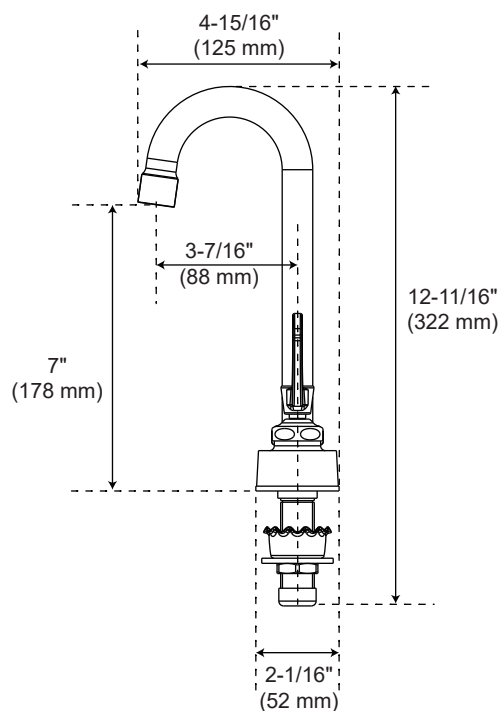

PFXB4045 TWO HANDLE COMMERCIAL BAR FAUCET

Product Features

- Max. flow rate: 0.5 gpm (1.9 L/min) at 60 psi
- ADA wrist blade handles with color indexed caps
- Ceramic disc cartridges with brass stems
- 360-degree swing spout
- Heavy duty 4" cast brass bar faucet

Optional Parts

Thick Deck Extension Kit
Optional Lever Handle

OBF23644EXT
OBPF7K4020321126

Codes and Certifications

Optional Levers

PFXB4045

- Certified to ASME A112.18.1 / CSA B125.1
- cUPC/IAPMO listed
- Handle ADA compliant
- NSF/ANSI/CAN 61: Q ≤1