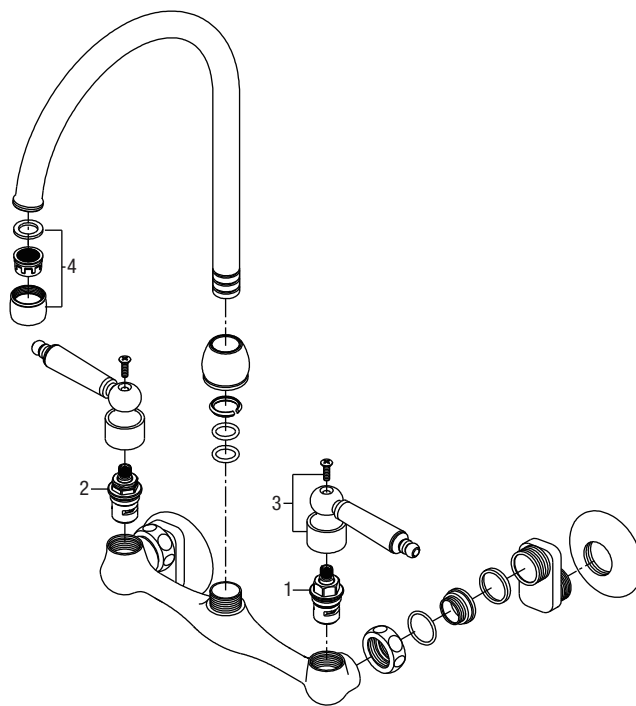

PFXC1887CP

TWO HANDLE WALL MOUNT KITCHEN FAUCET

Model Numbers

PFXC1887CP Chrome

PFXC1887CP

No.	Part	Code	Material Type
1	Cold Stem	OBPF249811196	Brass
2	Hot Stem	OBPF249811296	Brass
3	Handle Assembly	OBPF74020320726	Zinc
4	Aerator Kit	OBPF5109190604553	Brass

Warranty and Codes

This product comes complete with installation, operating, care and maintenance instructions. This PROFLO faucet carries a limited lifetime warranty when installed in residential applications. The warranty is five years in commercial applications. This product meets ASME: A112.18.1. Compliant with lead content requirements of US Senate Bill S.3874