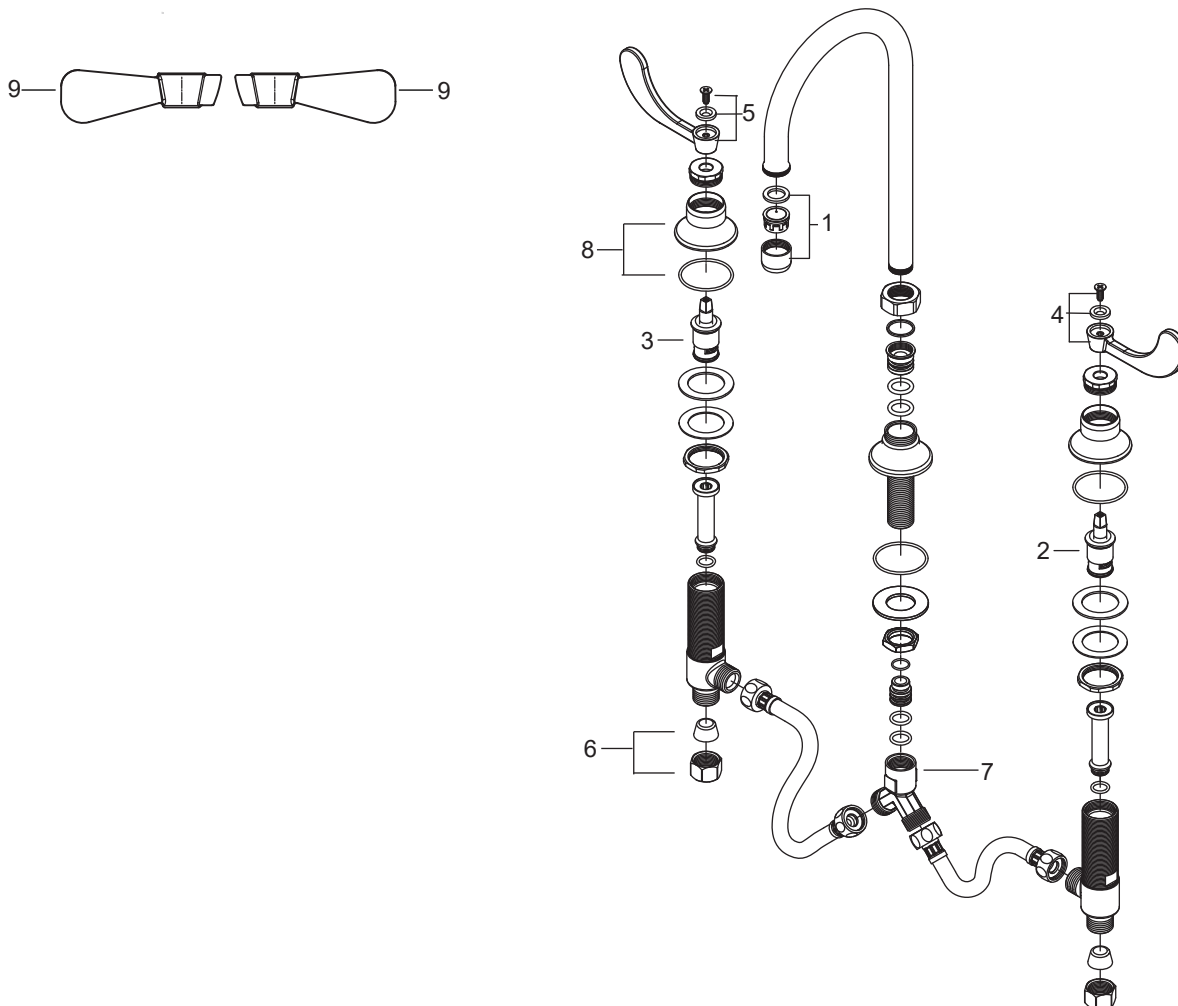

Parts Breakdown

PFXU408 / PFXU4085 TWO HANDLE COMMERCIAL WIDESPREAD FAUCET

Parts

No.	Part Name	Part Number	Material
1	Aerator 1.5 gpm	OBPF54013605126	Brass, Plastic
	Aerator 0.5 gpm	OBPF54013605726	Brass, Plastic
2	Cartridge C	OBPF210701044	Brass
3	Cartridge H	OBPF210701045	Brass
4	Handle C	OBPF74020319026C	Zinc
5	Handle H	OBPF74020319026H	Zinc
6	Mounting nut	OBPF149500696	Brass, Plastic
7	Water Way	OBP4F4213704410	Brass
8	Canopy W/o'ring Kit	OBPF14014600626	Brass
9	Optional lever handle	OBPF7K4020321126	Zinc

PFXU408/PFXU4085

For detailed warranty information, visit ferguson.com/proflo-faucet-warranty.

** Designate proper finish suffix