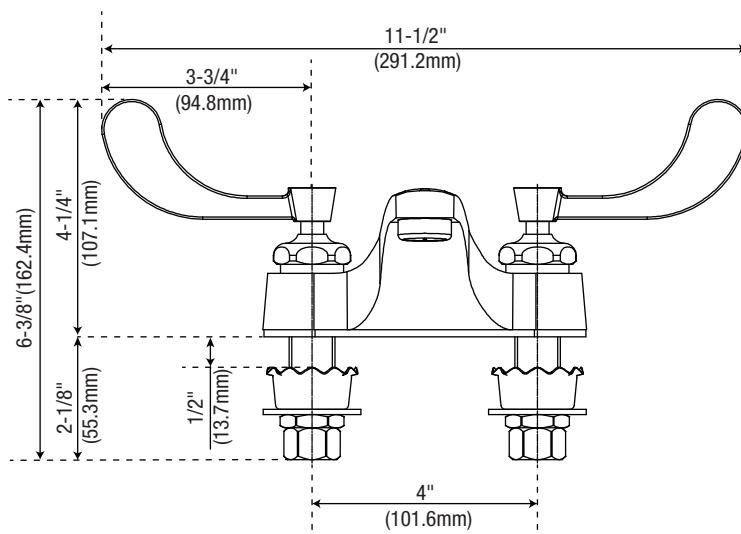

For detailed warranty information, visit ferguson.com/proflo-faucet-warranty.