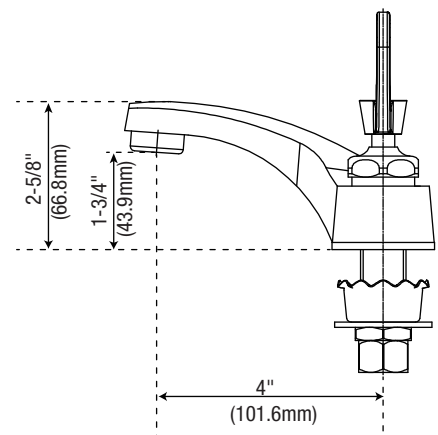

For detailed warranty information, visit ferguson.com/proflo-faucet-warranty.