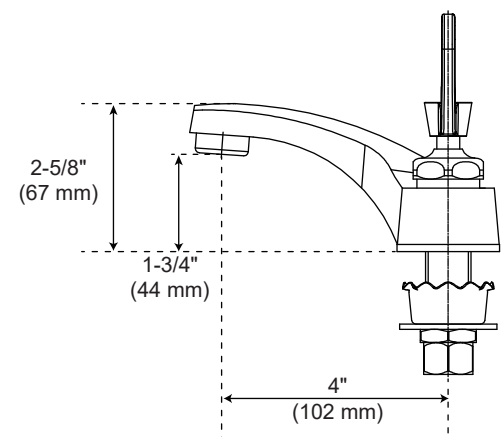

Codes and Certifications

Optional Levers

PFX404

- Certified to ASME A112.18.1 / CSA B125.1
- cUPC/IAPMO listed
- ADA compliant
- EPA WaterSense certified
- NSF/ANSI/CAN61: Q < 1