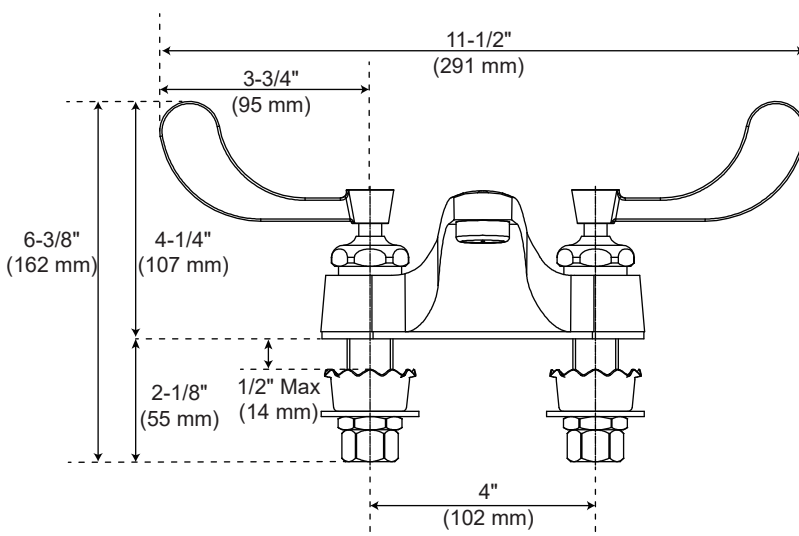

Codes and Certifications

Optional Levers

PFX404

- Certified to ASME A112.18.1 / CSA B125.1
- cUPC/IAPMO listed
- ADA compliant
- EPA WaterSense certified
- NSF/ANSI/CAN61: Q < 1