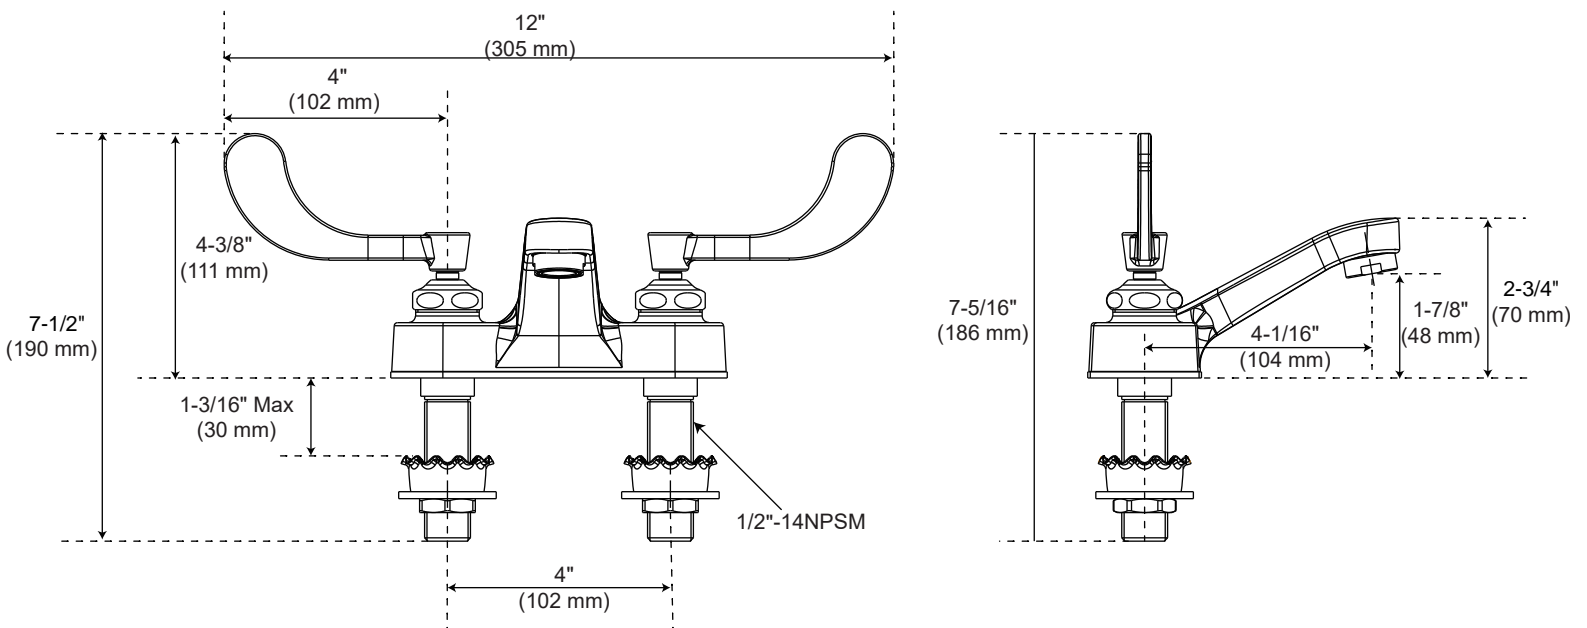

Codes and Certifications

Optional Levers

PFX404

- Certified to ASME A112.18.1 / CSA B125.1
- cUPC/IAPMO listed
- ADA compliant
- EPA WaterSense certified
- NSF/ANSI/CAN61: Q < 1