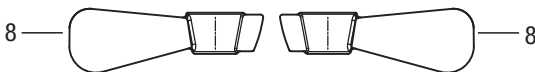

PFX408 / PFX4085

TWO HANDLE COMMERCIAL 8" DECK FAUCET

Model Numbers

PFX408 (1.5GPM) Chrome
PFX4085 (0.5GPM) Chrome

PFX4085

| No. | Part | Code | Material Type |
|-----|-----------------------|------------------|-----------------------------|
| 1 | Aerator Kit | OBPF54013605126 | Brass+ Plastic+NBR |
| | | OBPF54013605726 | |
| 2 | Cold Stem | OBPF210701044 | Low-lead Brass |
| 3 | Hot Stem | OBPF210701045 | Low-lead Brass |
| 4 | Handle- Cold | OBPF74020319026C | Zinc |
| 5 | Handle- Hot | OBPF74020319026H | Zinc |
| 6 | Mounting Nut | OBPF149511396 | Brass+ Stainless Steel+ PVC |
| 7 | Spout | OBPF440107111026 | Brass+ Plastic+NBR |
| 8 | Optional Lever Handle | OBPF7K4020319126 | Zinc |