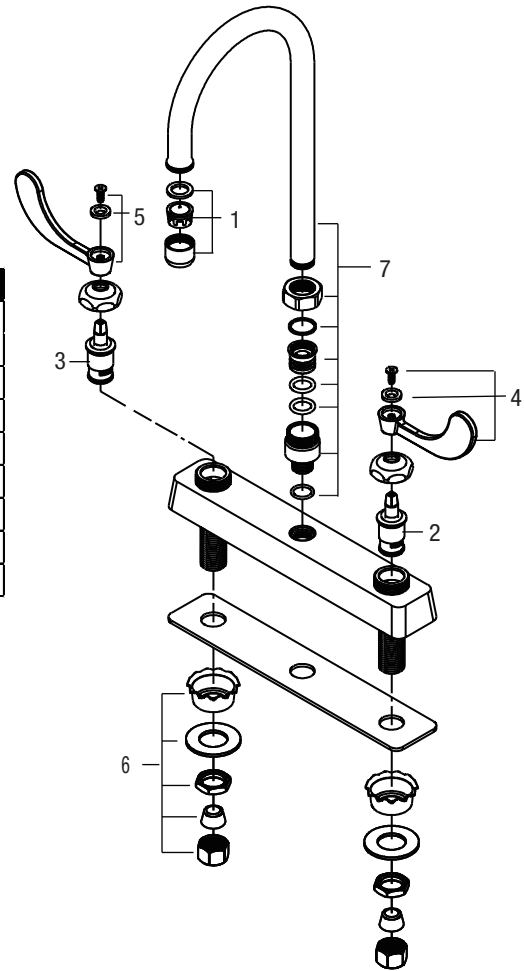

PFX408 / PFX4085

TWO HANDLE COMMERCIAL 8" DECK FAUCET

Model Numbers

PFX408 (1.5GPM) Chrome
PFX4085 (0.5GPM) Chrome

PFX4085

| No. | Part | Code | Material Type |
|-----|-----------------------|------------------|-----------------------------|
| 1 | Aerator Kit | OBPF54013605126 | Brass+ Plastic+NBR |
| | | OBPF54013605726 | |
| 2 | Cold Stem | OBPF210701044 | Low-lead Brass |
| 3 | Hot Stem | OBPF210701045 | Low-lead Brass |
| 4 | Handle- Cold | OBPF74020319026C | Zinc |
| 5 | Handle- Hot | OBPF74020319026H | Zinc |
| 6 | Mounting Nut | OBPF149511396 | Brass+ Stainless Steel+ PVC |
| 7 | Spout | OBPF440107111026 | Brass+ Plastic+NBR |
| 8 | Optional Lever Handle | OBPF7K4020319126 | Zinc |

Warranty and Codes

This product comes complete with installation, operating, care and maintenance instructions. This PROFLO faucet carries a limited lifetime warranty when installed in residential applications. The warranty is five years in commercial applications. This product meets ASME: A112.18.1. *Compliant with lead content requirements of US Senate Bill S.3874*