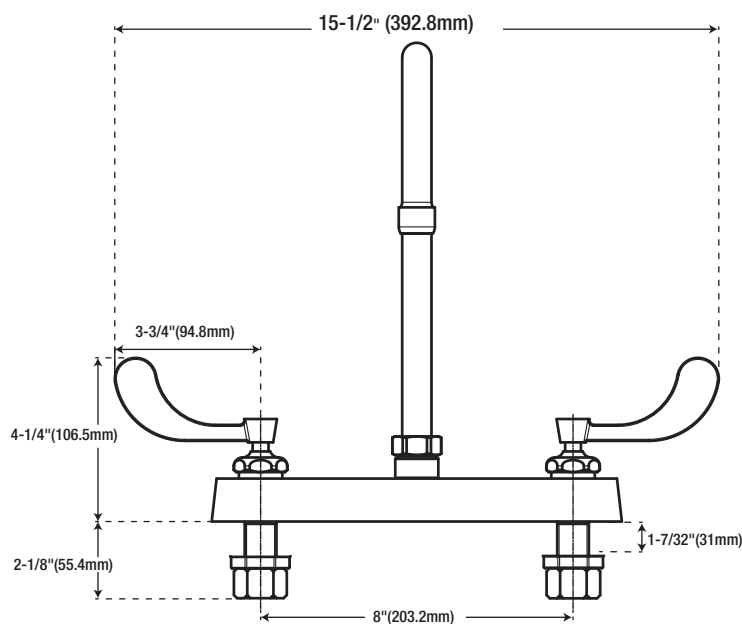

Specifications

PFX408

TWO HANDLE COMMERCIAL 8" DECK FAUCET

Product Features

- Heavy duty 8" cast brass deck
- Flow rate: 1.5 GPM aerator
- Non-swivel spout
- ADA wrist blade handles with color indexed caps
- Ceramic disc cartridges with brass stems
- Polished chrome
- Complies with ASME:A112.18.1/CSA:B125.1
- NSF61 compliant
- cUPC/IAPMO Listed

PFX408

Product Specifications

NOTE: All dimensions and specifications are nominal and may vary $\pm 1/4"$. Use actual products for accuracy in critical situations.

NOTE: The bonnet nut at cold side has a left-hand thread. Turn it clockwise to loosen or counterclockwise to tighten