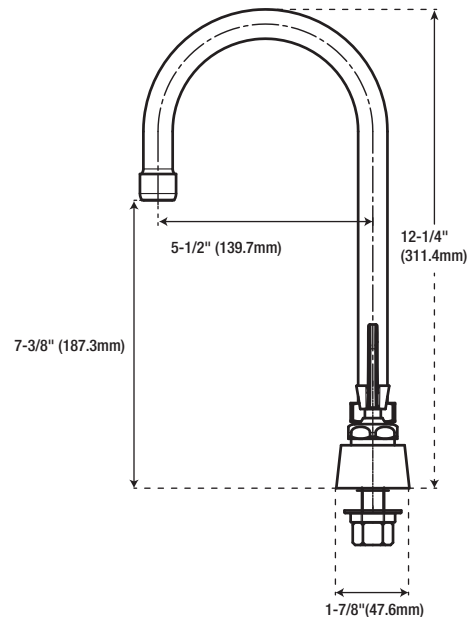

Specifications

PFX408

TWO HANDLE COMMERCIAL 8" DECK FAUCET

Product Features

- Heavy duty 8" cast brass deck
- Flow rate: 1.5 GPM aerator
- Non-swivel spout
- ADA wrist blade handles with color indexed caps
- Ceramic disc cartridges with brass stems
- Polished chrome
- Complies with ASME:A112.18.1/CSA:B125.1
- NSF61 compliant
- cUPC/IAPMO Listed

PFX408

Product Specifications

NOTE: All dimensions and specifications are nominal and may vary $\pm 1/4"$. Use actual products for accuracy in critical situations.

NOTE: The bonnet nut at cold side has a left-hand thread. Turn it clockwise to loosen or counterclockwise to tighten