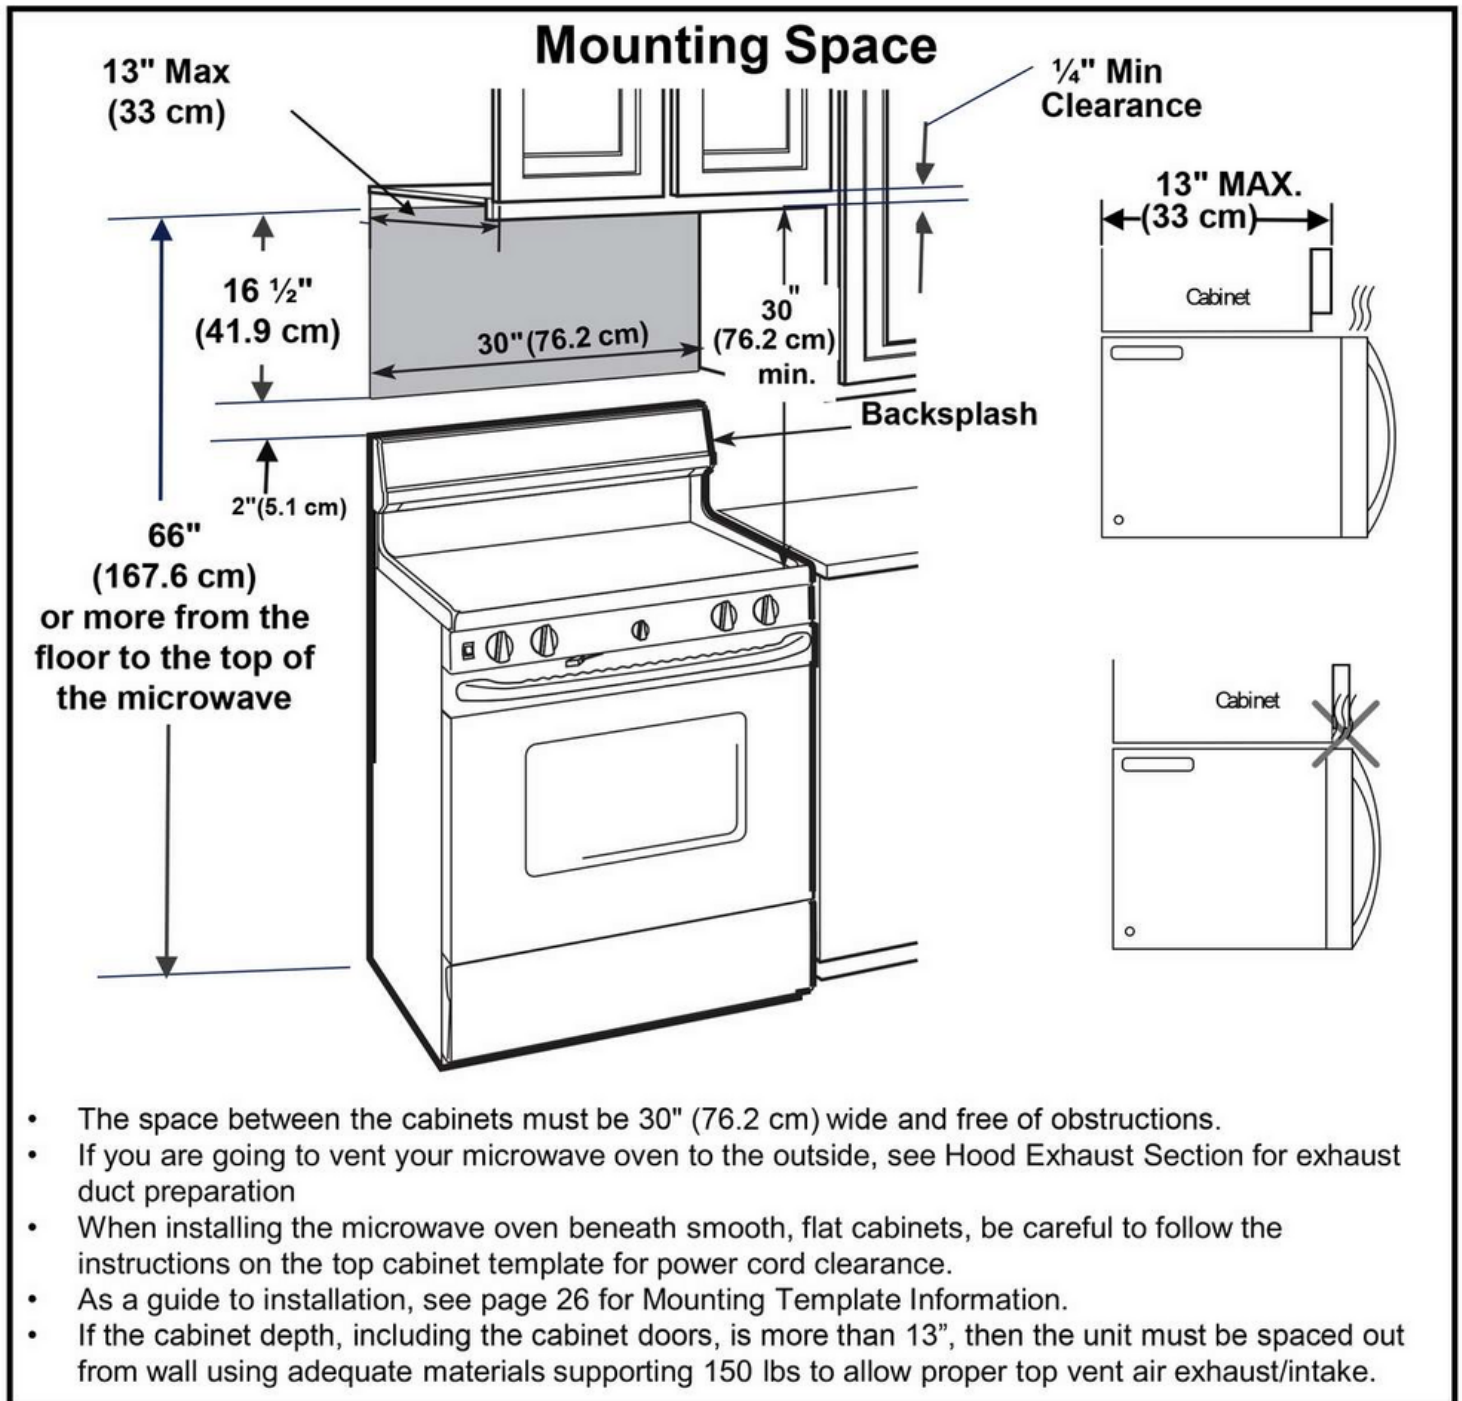

Safety Certifications and Approvals

UL Listed	Yes
cUL Listed	Yes

Installation Diagram