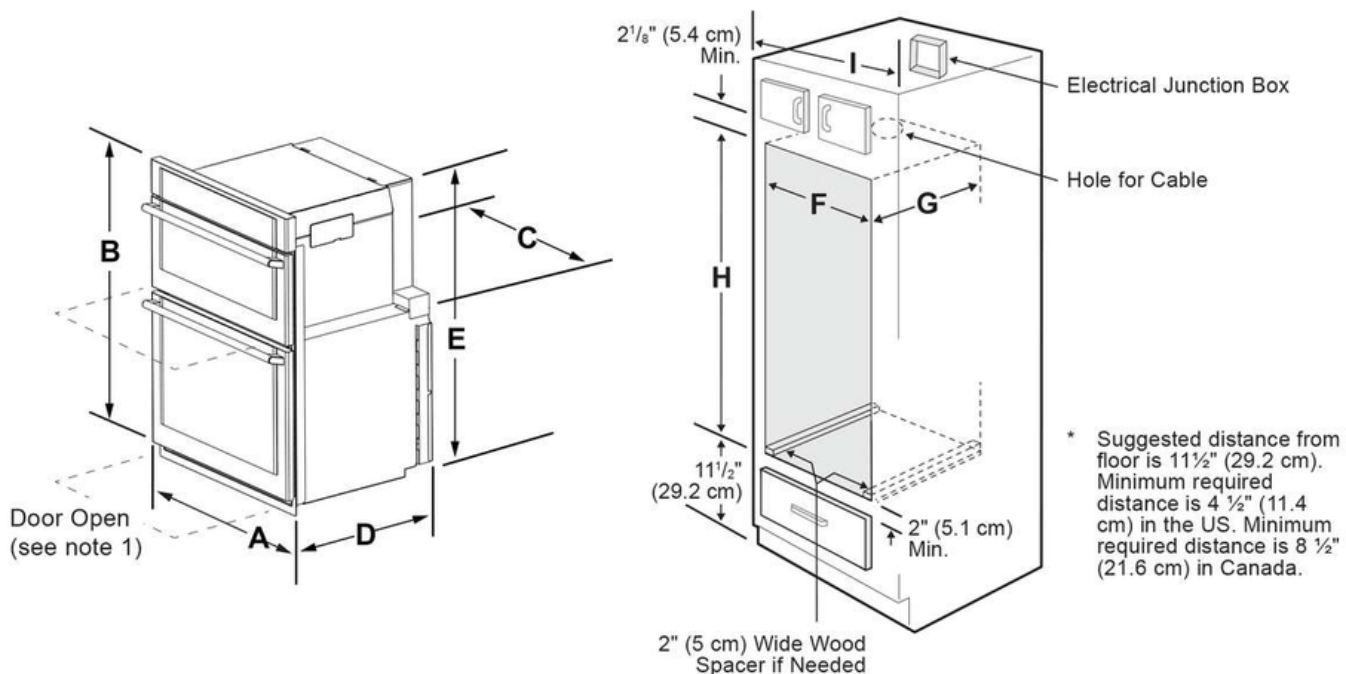

Safety Certifications and Approvals

CSA Listed	Yes
UL Listed	Yes
RoHS	Yes

Dimensions and Volume

Height	41 9/16"
Width	28 7/8"
Depth	25 3/16"
Depth With Door 90° Open	47 3/16"
Depth With Handle	27 6/10"
Cutout Depth	23 5/8"
Oven Interior Height	18 1/8"
Oven Interior Width	25 3/16"
Oven Interior Depth	19 7/8"
Microwave Interior Height	9 5/16"
Microwave Interior Width	18 7/8"
Minimum Cutout Height	40 5/8"
Minimum Cutout Width	28 1/2"
Maximum Cutout Height	41 1/2"
Maximum Cutout Width	29"
Microwave Capacity	1.7 Cu. Ft.
Oven Capacity	5.3 Cu. Ft.

Installation

Power Supply Connection Location	Top Left
----------------------------------	----------

Certifications and Approvals

ADA Compliant	No
Star-K Certification	Yes

Installation Diagram

NOTES:

1. Allow at least 22" (55.9cm) clearance in front of oven for door depth when it is open.
2. Dimension G (cutout depth) is critical to the proper installation of the built-in oven. If the oven decorative trim does not butt against the cabinet verify dimension G to assure it is the required depth.
3. For a cutout height greater than the maximum (H), add one 2"(5 cm) wide wood shim of appropriate height to each side of the opening under the appliance side rails. A trim kit may be purchased through a dealer, service, or on the brand website.

Figure 1: Product and Cutout Dimensions

PRODUCT DIMENSIONS									
A		B		C		D		E	
29 ⁷ / ₈ " (75.9 cm)		41 ⁹ / ₁₆ " (105.6 cm)		28 ⁷ / ₁₆ " (72.2 cm)		25 ³ / ₁₆ " (63.9 cm)		40 ⁹ / ₁₆ " (102.9 cm)	
CUTOUT DIMENSIONS AND CABINET WIDTH									
F		G		H		I			
Min.	Max.	Min.	Max.	Min.	Max.	I			
28 ¹ / ₂ " (72.4 cm)	29" (73.7 cm)	23 ¹ / ₂ " (59.7 cm)		40 ⁵ / ₈ " (103.1 cm)	41 ¹ / ₂ " (105.4 cm)	30 ¹ / ₈ " (76.5 cm) Min			