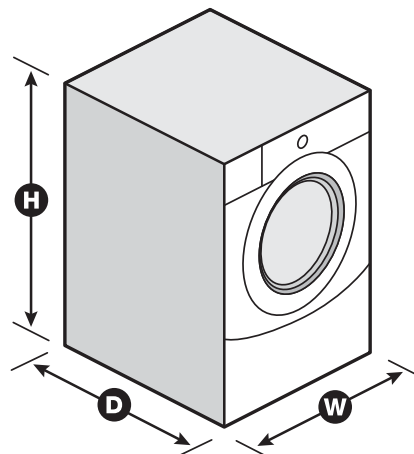

*Based on an 8-lb load. **Based on a 7-lb basket. NOTE: Dimensions are for planning purposes only. For complete details, see Installation Instructions packed with product. Specifications subject to change without notice.