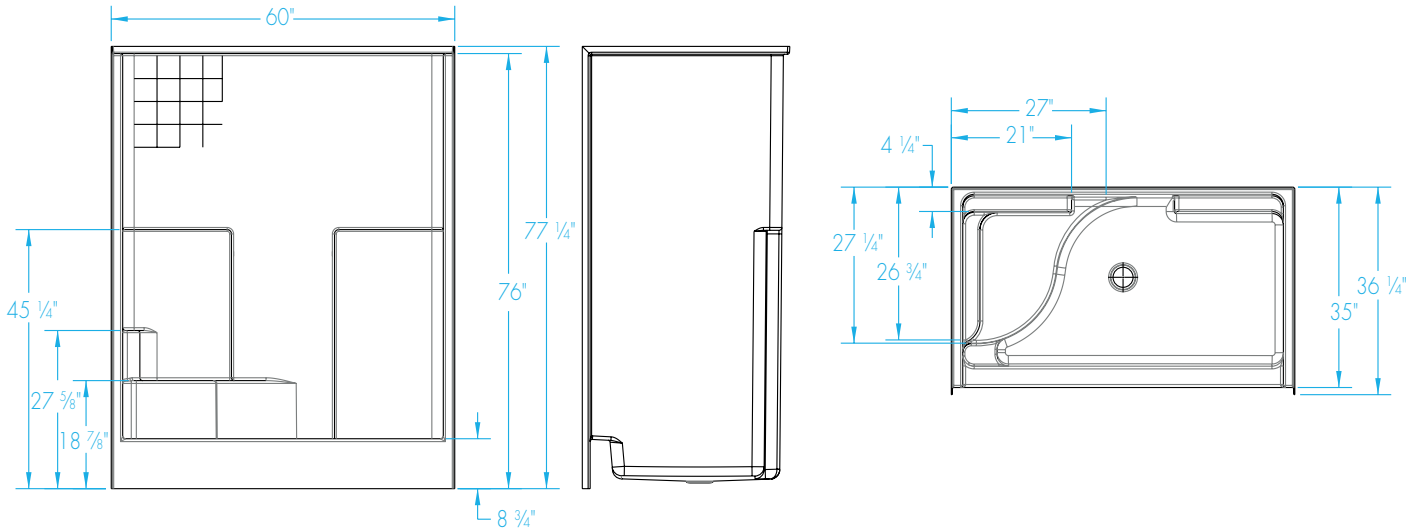

1603STC – EVERYDAY SHOWERS

60 x 35 x 76 inches

FEATURES

- Shower stall
- Smooth tile finish
- Molded seat (left or right hand)
- Molded toiletry shelves
- Slip-resistant textured bottom
- Center drain
- AcrylX™ applied acrylic surface
- Lifetime limited warranty

COLOR OPTIONS

Stock	Upgraded	Premium
White	Almond Linen/Biscuit Bone	Black Mexican Sand Sand Bar Sterling Silver

1603STC

60 x 35 x 76 inches

FEATURES

lbs Dimensional Tolerance $\pm \frac{3}{8}$ ". Dimensions needed for site preparation should be measured from the unit. Aquatic assumes no responsibility for preparatory work.

Model #	Material	Wall Finish	Pieces	Drain	Seat	Net Wt.	Pkg. Wt.
Shower #1603STC	AcrylX™	Smooth Tile	1	Center	1 seat (LH or RH)	138	143

DIMENSIONS

Specifications	inches
Width: Overall / Net	60
Depth: Overall / Net	36 1/4 / 35
Height: Overall / Net	77 1/4 / 76
Enclosure Opening	56
Skirt Height	8 3/4
Drain Rough-In (from Back Wall)	15 3/4
Drain Rough-In (from Side Wall)	30
Drain: Diameter / Clearance	3 1/4 / 1

FRAMING DIMENSIONS

Type	D Depth	W Width	H Height	A	B	C
Alcove	36 1/4	60 1/8	-	Box Out	30	15 3/4