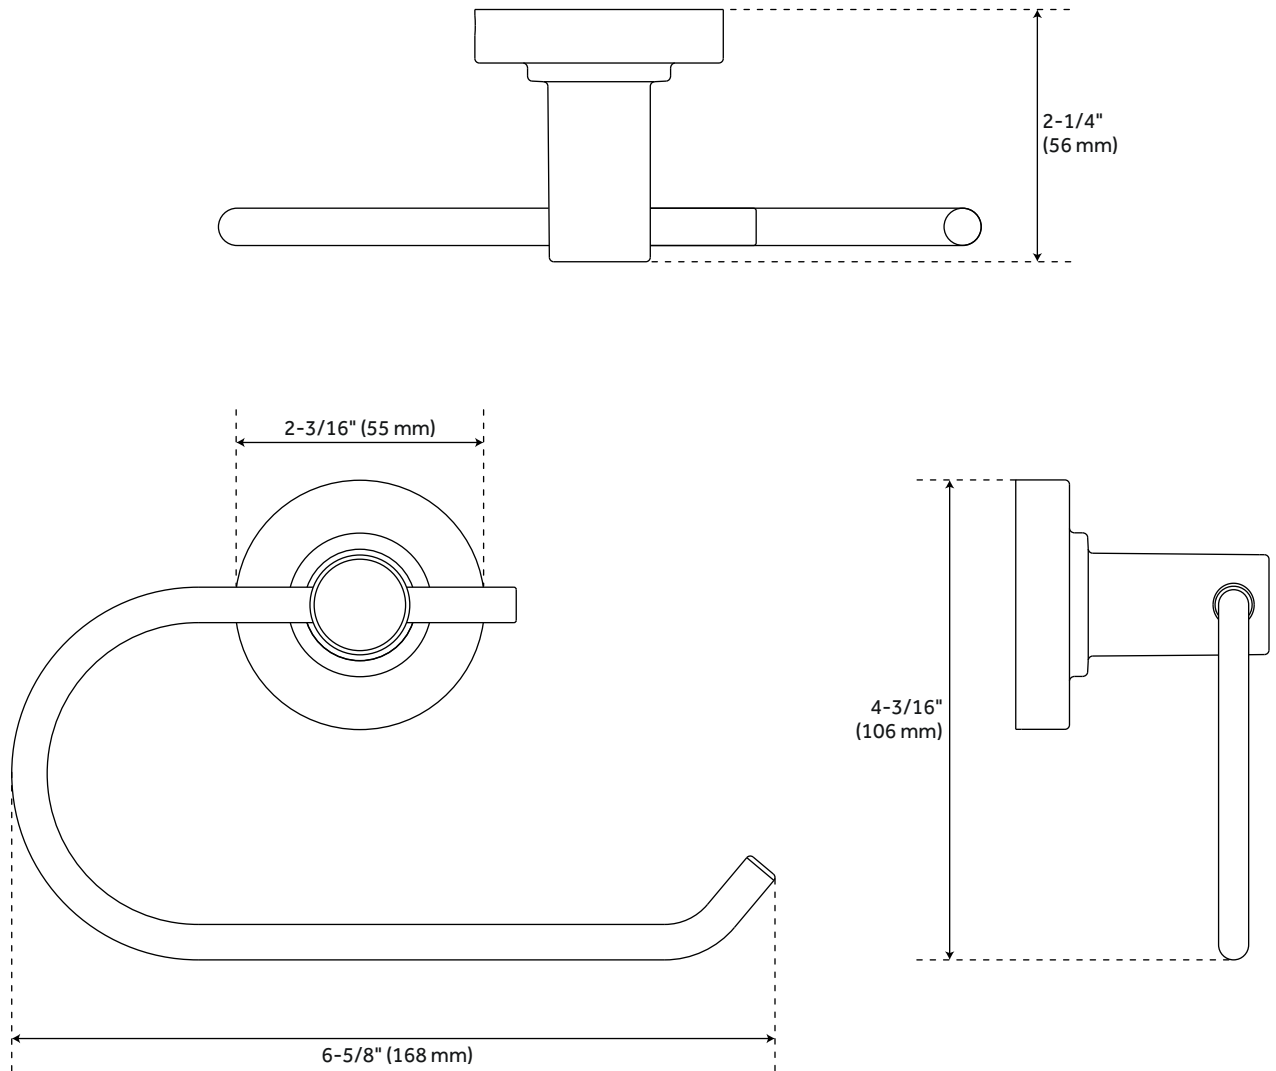

LEXIA TOILET PAPER HOLDER

SKU: 953787
Code: SHLETH

FEATURES

Installation Type: Wall Mount
Design: Modern
Material: Metal
Length: 6-5/8"
Height: 4-3/16"
Depth: 2-1/4"
Base Plate Diameter: 2-3/16"
Mounting Hardware Included: Yes
Mounting Hardware Concealed: Yes
Assembly Required: No
Number of Rails: 1

REVISED 9/3/2025

LEXIA TOILET PAPER HOLDER

SKU: 953787
Code: SHLETH

All dimensions and specifications are nominal and may vary. Use actual products for accuracy in critical situations.