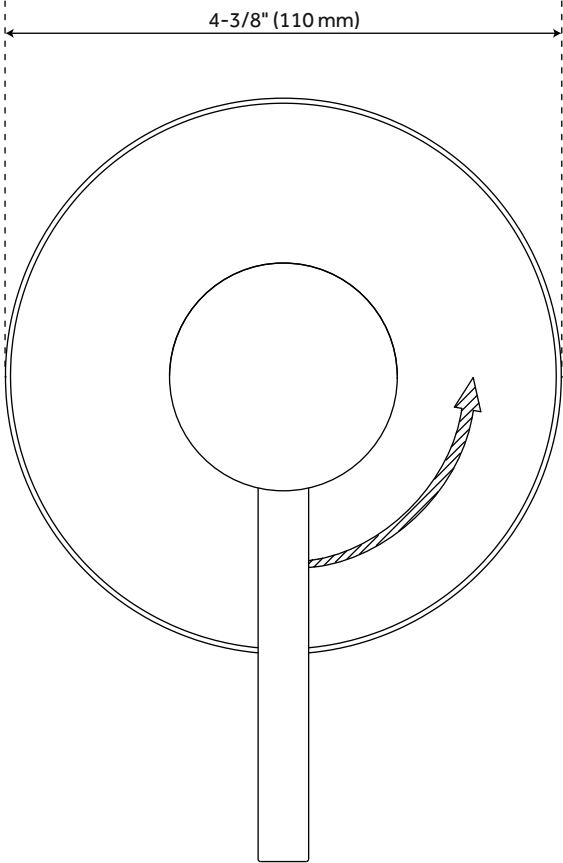

LEXIA IN-WALL SHOWER VOLUME CONTROL HANDLE

SKU: 953775

Code: SHLE9007, SH6020, SH6040, SH488898, SH488934, SH488935

FEATURES

- Material: Metal
- Assembly Required: Yes
- Handle Type: Lever
- Valve Trim Diameter: 4-3/8"

ASME A112.18.1/CSA B125.1

REVISED 1/23/2024

LEXIA IN-WALL SHOWER VOLUME CONTROL HANDLE

SKU: 953775

Code: SHLE9007, SH6020, SH6040, SH488898, SH488934, SH488935

ADDITIONAL FEATURES

- Metal lever handle.
- Intended for use with a thermostatic valve and trim.
- Optional, but required Rough-in valve:
- Bronze valve body.
- Ceramic cartridge.

REVISED 1/23/2024

LEXIA IN-WALL SHOWER VOLUME CONTROL TRIM

All dimensions and specifications are nominal and may vary. Use actual products for accuracy in critical situations.

LEXIA OPTIONAL VOLUME CONTROL ROUGH-IN VALVE