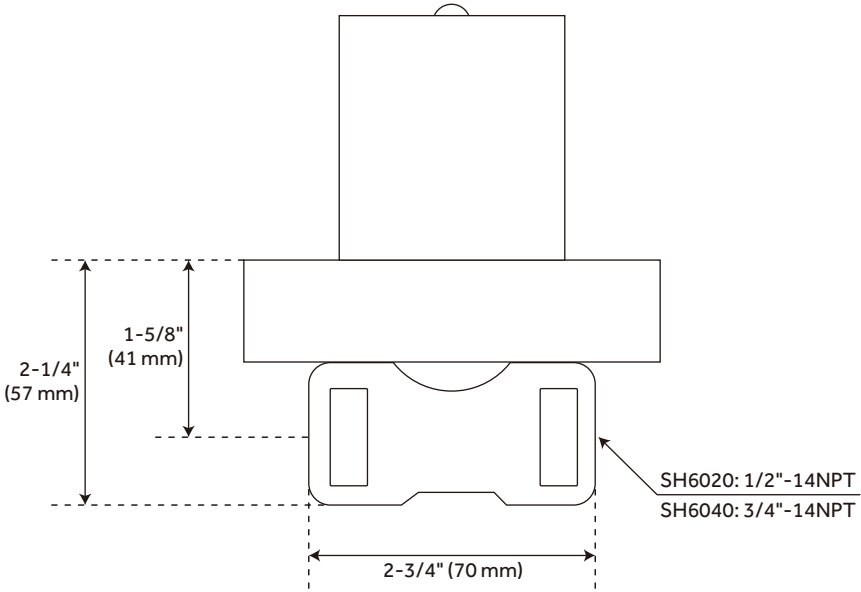

LEXIA IN-WALL SHOWER VOLUME CONTROL HANDLE

SKU: 953775

Code: SHLE9007, SH6020, SH6040, SH488898, SH488934, SH488935

FEATURES

- Material: Metal
- Assembly Required: Yes
- Handle Type: Lever
- Valve Trim Diameter: 4-3/8"

ASME A112.18.1/CSA B125.1

REVISED 1/23/2024

LEXIA IN-WALL SHOWER VOLUME CONTROL HANDLE

SKU: 953775

Code: SHLE9007, SH6020, SH6040, SH488898, SH488934, SH488935

ADDITIONAL FEATURES

- Metal lever handle.
- Intended for use with a thermostatic valve and trim.
- Optional, but required Rough-in valve:
- Bronze valve body.
- Ceramic cartridge.

REVISED 1/23/2024

LEXIA IN-WALL SHOWER VOLUME CONTROL TRIM

All dimensions and specifications are nominal and may vary. Use actual products for accuracy in critical situations.

LEXIA OPTIONAL VOLUME CONTROL ROUGH-IN VALVE

All dimensions and specifications are nominal and may vary. Use actual products for accuracy in critical situations.