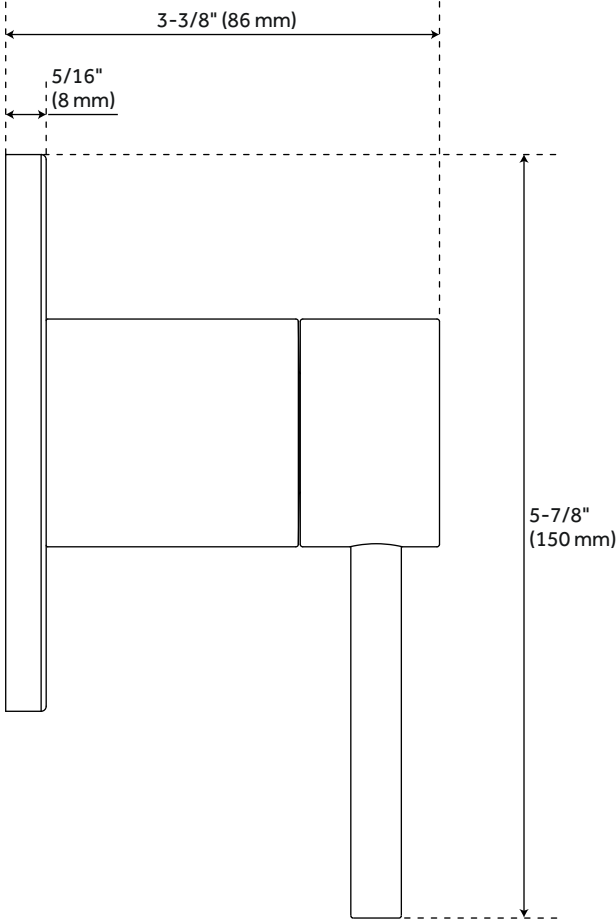

LEXIA IN-WALL SHOWER VOLUME CONTROL HANDLE

SKU: 953775

Code: SHLE9007, SH6020, SH6040, SH488898, SH488934, SH488935

FEATURES

- Material: Metal
- Assembly Required: Yes
- Handle Type: Lever
- Valve Trim Diameter: 4-3/8"

ASME A112.18.1/CSA B125.1

REVISED 1/23/2024

LEXIA IN-WALL SHOWER VOLUME CONTROL HANDLE

SKU: 953775

Code: SHLE9007, SH6020, SH6040, SH488898, SH488934, SH488935

ADDITIONAL FEATURES

- Metal lever handle.
- Intended for use with a thermostatic valve and trim.
- Optional, but required Rough-in valve:
- Bronze valve body.
- Ceramic cartridge.

REVISED 1/23/2024

LEXIA IN-WALL SHOWER VOLUME CONTROL TRIM

All dimensions and specifications are nominal and may vary. Use actual products for accuracy in critical situations.

LEXIA OPTIONAL VOLUME CONTROL ROUGH-IN VALVE

All dimensions and specifications are nominal and may vary. Use actual products for accuracy in critical situations.