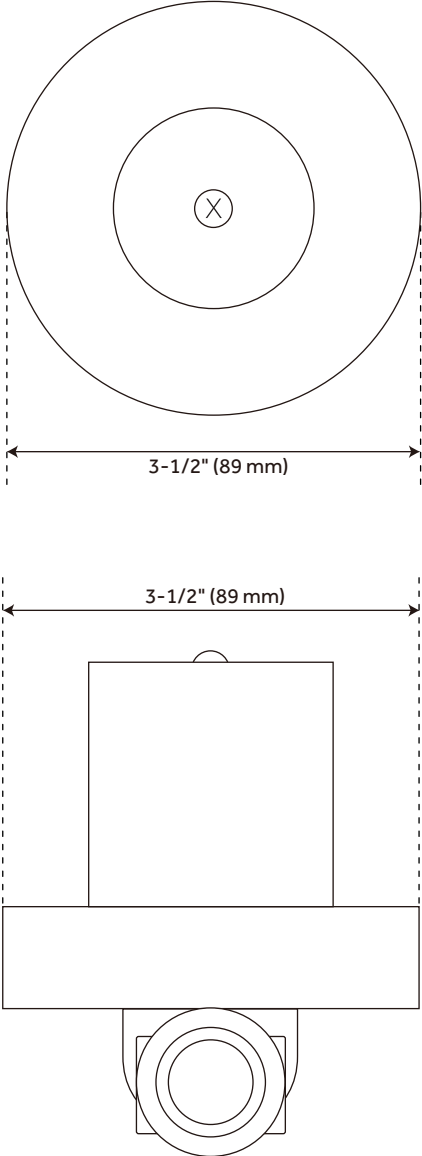

LEXIA IN-WALL SHOWER VOLUME CONTROL HANDLE

SKU: 953775

Code: SHLE9007, SH6020, SH6040, SH488898, SH488934, SH488935

FEATURES

- Material: Metal
- Assembly Required: Yes
- Handle Type: Lever
- Valve Trim Diameter: 4-3/8"

ASME A112.18.1/CSA B125.1

REVISED 1/23/2024

LEXIA IN-WALL SHOWER VOLUME CONTROL HANDLE

SKU: 953775

Code: SHLE9007, SH6020, SH6040, SH488898, SH488934, SH488935

ADDITIONAL FEATURES

- Metal lever handle.
- Intended for use with a thermostatic valve and trim.
- Optional, but required Rough-in valve:
- Bronze valve body.
- Ceramic cartridge.

REVISED 1/23/2024

LEXIA IN-WALL SHOWER VOLUME CONTROL TRIM

All dimensions and specifications are nominal and may vary. Use actual products for accuracy in critical situations.

LEXIA OPTIONAL VOLUME CONTROL ROUGH-IN VALVE