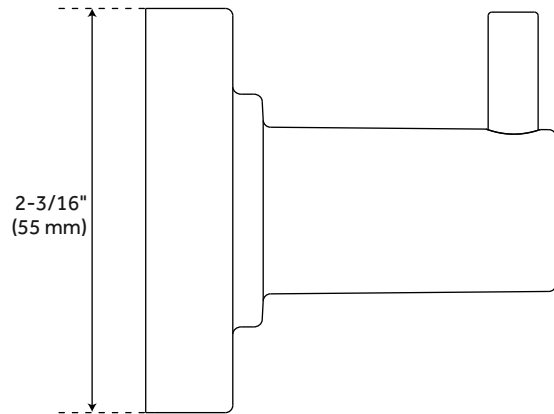

## FEATURES

Installation Type: Wall Mount  
Design: Modern  
Material: Metal  
Length: 2-3/16"  
Height: 2-3/16"  
Depth: 2-1/4"  
Base Plate Diameter: 2-3/16"  
Mounting Hardware Included: Yes  
Mounting Hardware Concealed: Yes  
Assembly Required: No

# LEXIA ROBE HOOK

SKU: 953785  
Code: SHLERH

All dimensions and specifications are nominal and may vary. Use actual products for accuracy in critical situations.