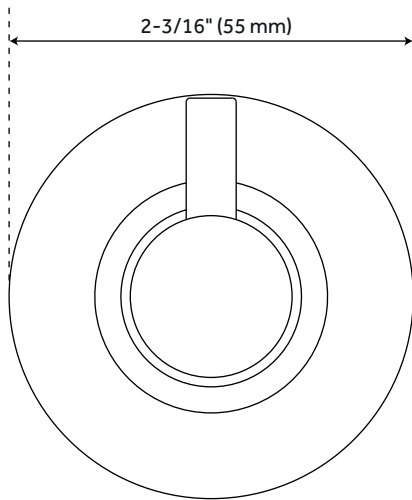

## FEATURES

Installation Type: Wall Mount  
Design: Modern  
Material: Metal  
Length: 2-3/16"  
Height: 2-3/16"  
Depth: 2-1/4"  
Base Plate Diameter: 2-3/16"  
Mounting Hardware Included: Yes  
Mounting Hardware Concealed: Yes  
Assembly Required: No

# LEXIA ROBE HOOK

SKU: 953785  
Code: SHLERH

All dimensions and specifications are nominal and may vary. Use actual products for accuracy in critical situations.