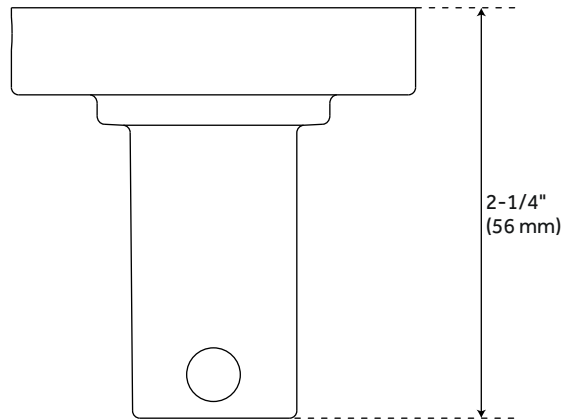

## FEATURES

Installation Type: Wall Mount  
Design: Modern  
Material: Metal  
Length: 2-3/16"  
Height: 2-3/16"  
Depth: 2-1/4"  
Base Plate Diameter: 2-3/16"  
Mounting Hardware Included: Yes  
Mounting Hardware Concealed: Yes  
Assembly Required: No

# LEXIA ROBE HOOK

SKU: 953785  
Code: SHLERH

All dimensions and specifications are nominal and may vary. Use actual products for accuracy in critical situations.