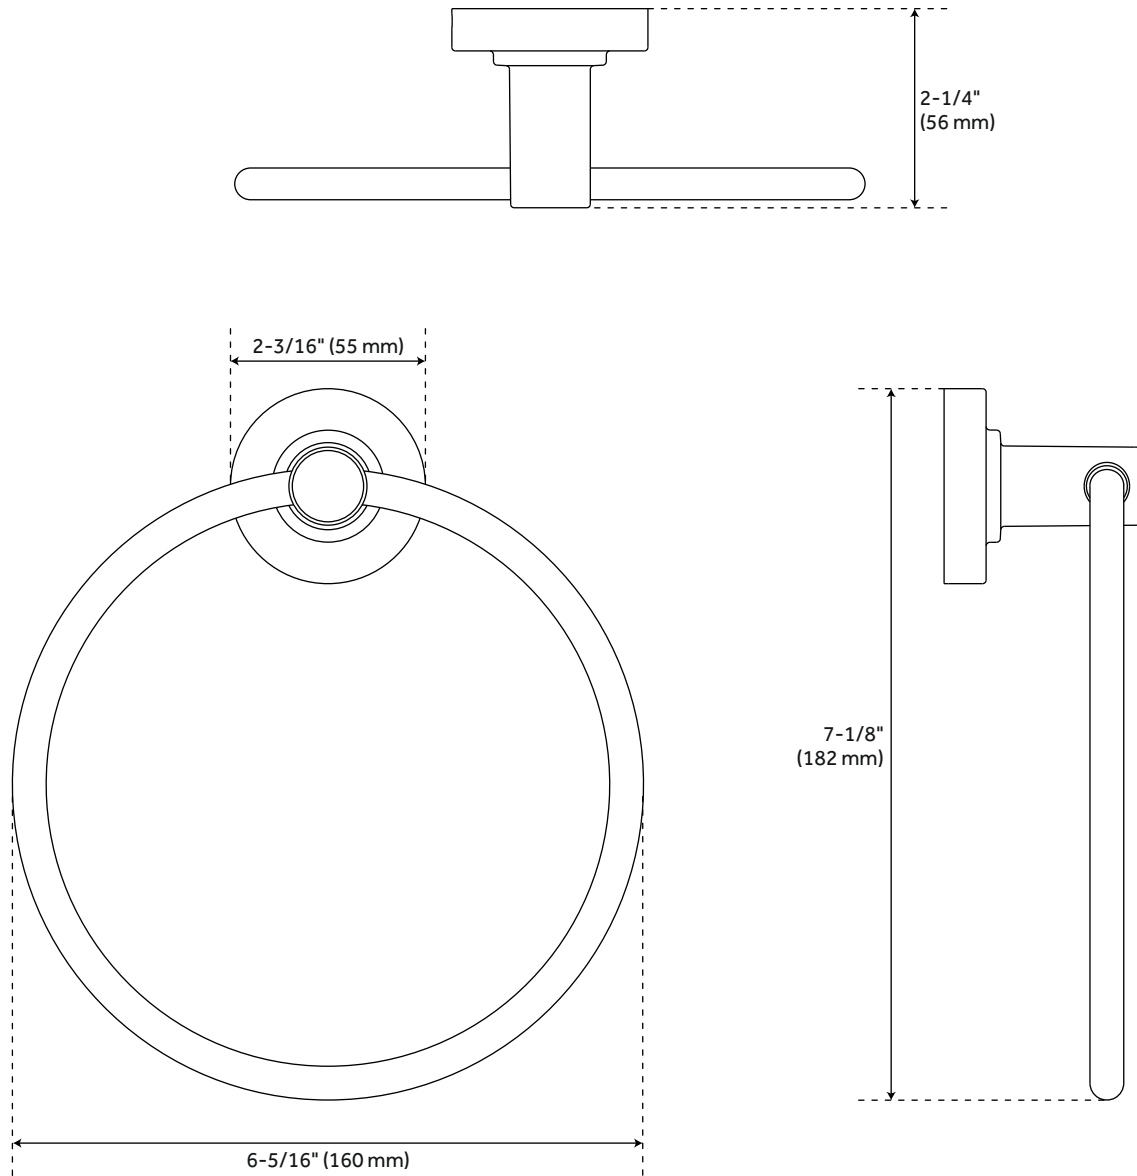

LEXIA TOWEL RING

SKU: 953786
Code: SHLETR

FEATURES

Installation Type: Wall Mount
Design: Modern
Material: Metal
Length: 6-5/16"
Height: 7-1/8"
Depth: 2-1/4"
Base Plate Diameter: 2-3/16"
Mounting Hardware Included: Yes
Mounting Hardware Concealed: Yes
Assembly Required: No
Number of Rails: 1
Shape: Round

REVISED 9/3/2025

LEXIA TOWEL RING

SKU: 953786
Code: SHLETR

All dimensions and specifications are nominal and may vary. Use actual products for accuracy in critical situations.