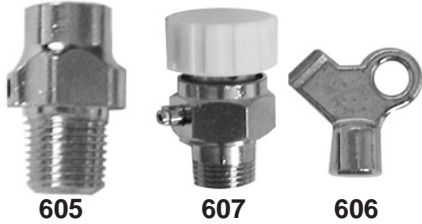

### Manual Air & Condensate Vents

- 1/8" threads
- Nickle plated brass
- Qty pack 25

PART NUMBER	DESCRIPTION
605	Standard coin/key combo
605LK	Standard LESS key
606	Key ONLY
607	Short

### 3 in 1 Radiator Air Vent Wrench

- Inserts
- Extracts
- Renews threads

<b>PART NUMBER</b>
4947

### E-Z Fix Boiler Plug

- Economical - Dependable
- Efficient
- 1-1/2" Diameter
- Display card

PART NUMBER	PER DISPLAY
620	12

### Radiator Spud Wrench for 1/2" - 2" Spuds

<b>PART NUMBER</b>
4558