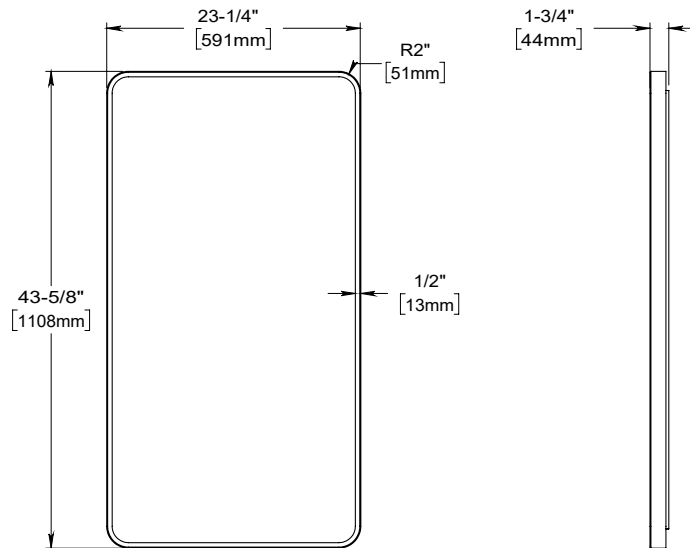

**Features**

- Rectangular mirror with rounded corners and a hand finished metal frame.
- Can be mounted in portrait or landscape orientation.

**Materials & Construction**

- Stainless steel frame
- Includes all required mounting hardware

**Options**

- Available in:
  - CM2444RC83, Matte Black
  - CM2444RC84, Polished Stainless Steel
  - CM2444RC87, Aged Brass
- Compliments Craft Series designs and finishes

**Dimensions**

Width: 23-1/4"

Height: 43-5/8"

**Model Number Key**

PRODUCT LINE	CATEGORY	WIDTH	HEIGHT	STYLE	FINISH OPTIONS
C = Craft Series	M = Mirror	24"	44"	RC=Round Corner Metal	(See above)

Craft Series Round Corner Metal Mirror CM2444RC